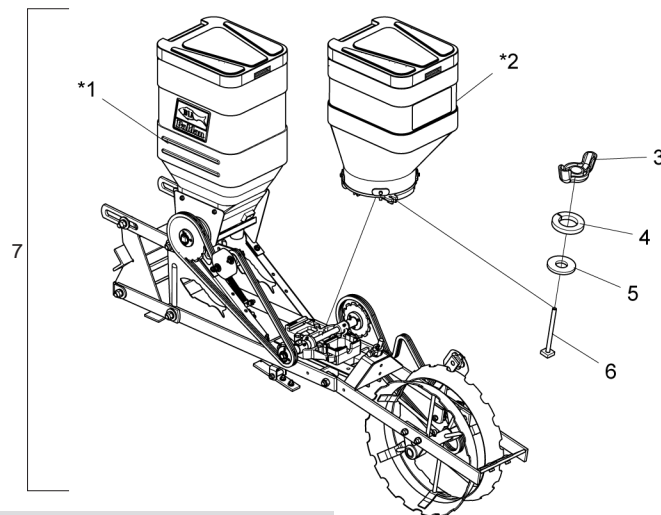

• Iron Cart with Fertilizer Box

* Item 1 - See page 12
* Item 2 - See page 18

Item	Code	Product Description	All	Direct	Conventional
*1	5124010594-6	Cart W/iron Compactor Wheel For Direct Planting W/O Fertilizer Box		1	
*1	5124010525-3	Cart W/Wheel Compactor Iron For Conventional Planting			1
*2	5092010341-0	Complete 45Lt Seed Box (Red Ral 3020) Baldan System	1		
3	6020310819-5	Butterfly Nut M8 X 1.25	1		
4	6020010004-5	M8 Medium Pressure Washer	1		
5	5024010073-5	Ø8.5 x Ø20 x 2.00mm flat washer	1		
6	5420010102-5	Square Cab.Screw M8 X 97mm	1		
7	5124010527-0	Cart W/Wheel Compactor Iron Direct Planting	-	1	
7	5124010523-7	Cart W/Wheel Iron Compactor Conventional Planting	-		1

Item 7 - The Cart Quantity is according to the number of Lines