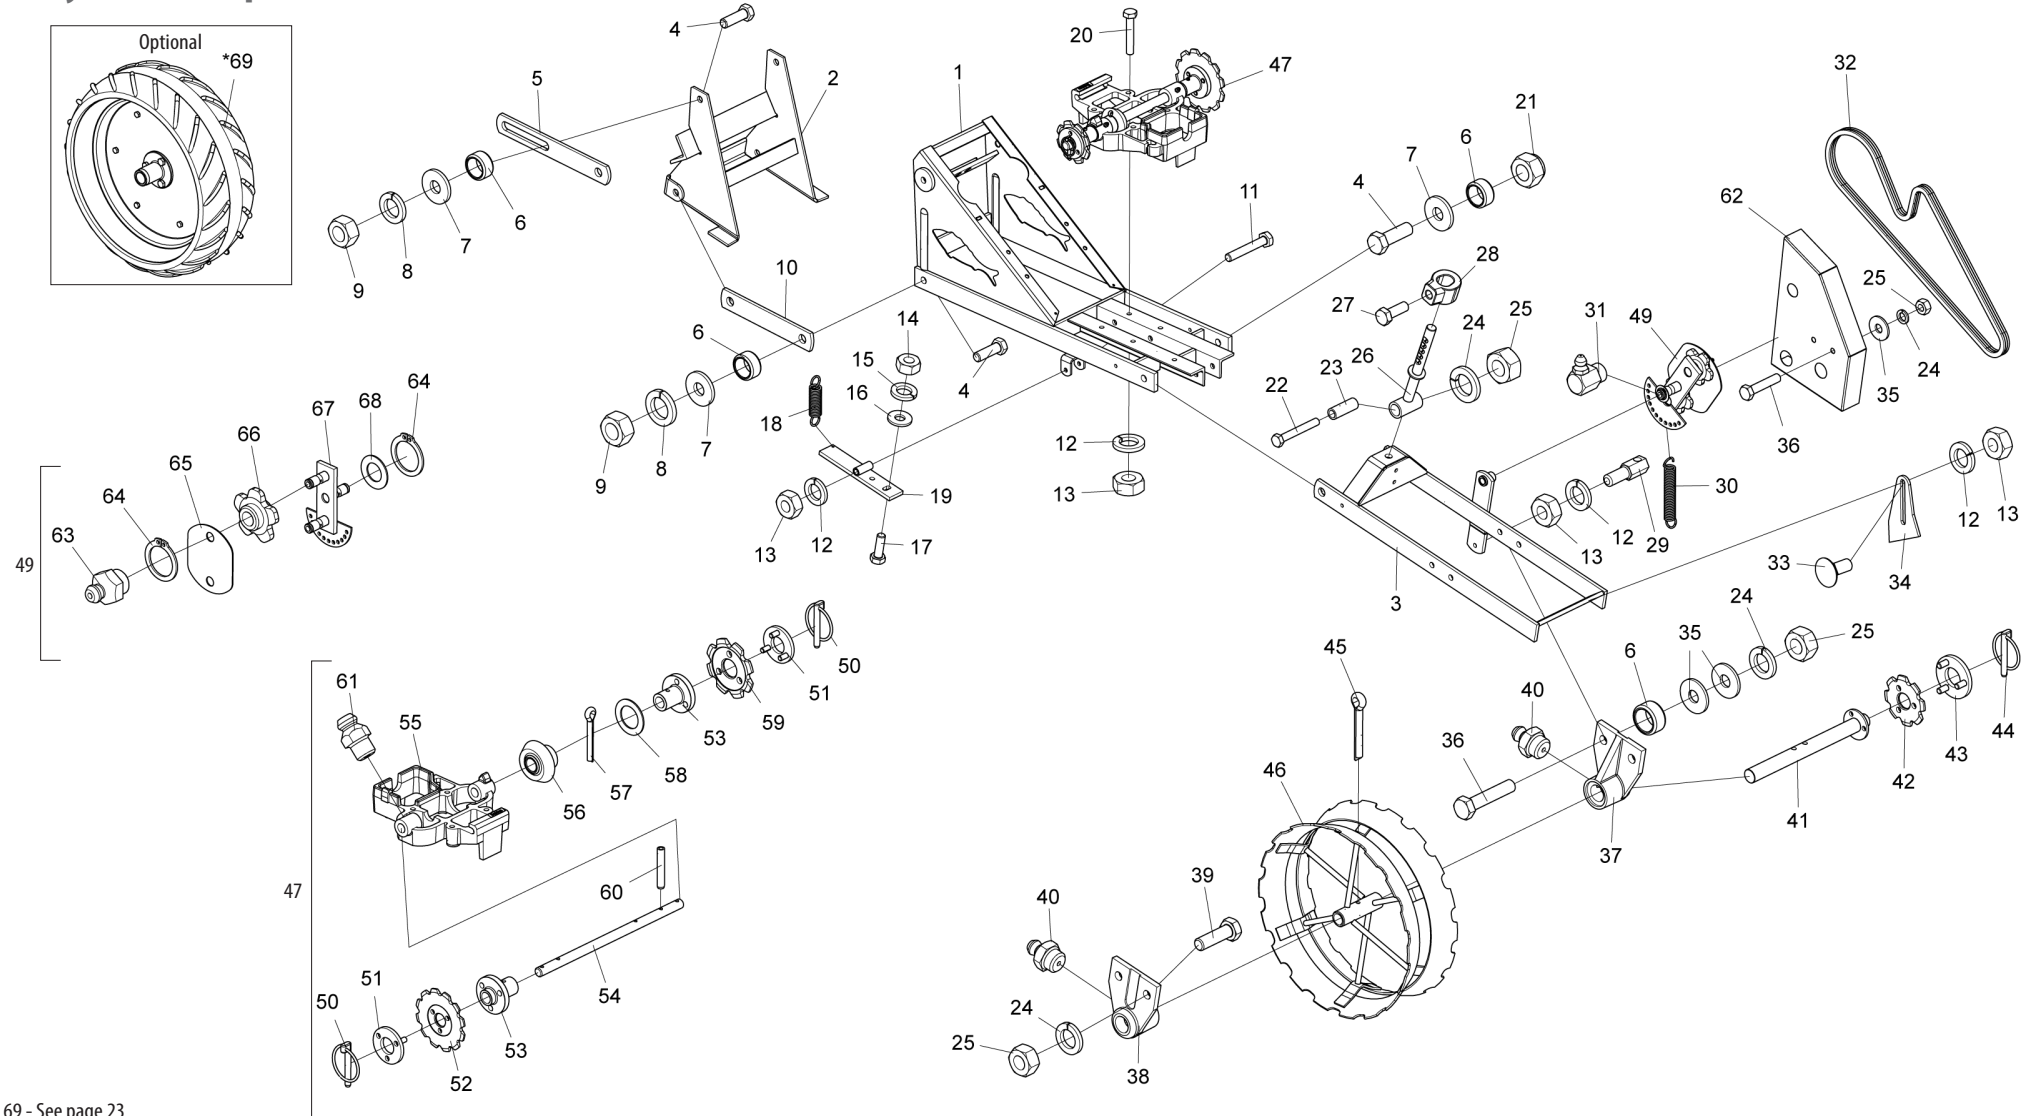

• Trolley with Compactor Wheel without Fertilizer Box

* Item 69 - See page 23

• Table Trolley with Compactor Wheel without Fertilizer Box

Item	Code	Product Description				Item	Code	Product Description					
			All	Conventional Iron	Conventional Rubber				Direct Iron	All	Conventional Iron	Conventional Rubber	Direct Iron
1	5404010083-3	Amount	1			38	5204050013-8	Smaller right hub of the compaction wheel	1				
2	5530220022-9	Amount support	1			39	6020310152-2	Hex Head Screw M12 X 1.75 X 40mm Cl8.8 Rt	2				
3	5530240033-3	Compaction wheel holder	1			40	6020130108-7	Grease Nipple 1/8" Straight Bsp-28F	2				
4	6020311210-9	Hex Head Screw M16 X 2.00 X 50mm Cl8.8 Rt	10			41	5232070080-9	Compaction wheel axle	1				
5	5136020017-9	Upper Plate Joint Support		2	2	42	5256030006-9	8-tooth gear	1				
5	5040120738-1	Lower support hinge bar			2	43	5558100005-6	Gear lock	1				
6	5080020009-9	Ø16.3 x Ø22.2 x 11.3mm bushing	12			44	6020390293-2	Lock W/Ring Ø5.75 X 40mm	1				
7	5024010298-3	Flat washer of Ø17 x Ø44 x 4.75mm	8			45	6020050122-8	Cotter Pin 3/8" X 2.1/2"	1				
8	6020010124-6	M16 Medium Pressure Washer	8			46	5498050001-5	Compaction wheel		1	1		
9	6020310818-7	Hex Nut M16 X 2.00 Ma Cl8 Ch.24mm Height.13.00mm	8			47	5530260014-6	Full seed dispenser base holder	1				
10	5040120738-1	Lower support hinge bar	2			49	5268010072-1	Complete chain tensioner	1				
11	6020310567-6	Hex Head Screw M10 X 1.50 X 65mm Cl8.8 Rp	1			50	6020390293-2	Lock W/Ring Ø5.75 X 40mm	2				
12	6020010394-0	M10 Medium Pressure Washer	8			51	5558100005-6	Gear lock	2				
13	6020310822-5	Hex Nut M10 X 1.50 Ma Cl8 Ch.17mm Height.8.00mm	8			52	5256030012-3	12-tooth gear	1				
14	6020310454-8	Hex Nut M8 X 1.25 Ma Cl8 Ch.13mm Height.6.50mm	2			53	5204060017-5	Drive shaft hub	2				
15	6020010004-5	M8 Medium Pressure Washer	2			54	5232020177-2	Drive shaft	1				
16	5024010073-5	Ø8.5 x Ø20 x 2.00mm flat washer	2			55	5530260015-4	Seed Distributor Base Holder	1				
17	6020310448-3	Hex Head Screw M8 X 1.25 X 25mm Cl8.8 Rt	2			56	5428020003-7	15-tooth sprocket	1				
18	6020250254-0	Traction coil spring Ø11 x Ø15 x 53mm Wire=Ø2mm	1			57	6020050106-6	Cotter Pin 3/16" X 1.1/2"	1				
19	5530170144-5	Cover shaft support	1			58	5024010160-0	Flat washer of Ø20 x Ø31 x 1.21mm	1				
20	6020310151-4	Hex Head Screw M10 X 1.50 X 60mm Cl8.8 Rt	4			59	5256030006-9	8-tooth gear	1				
21	6020317443-0	Sext.Autolock Nut. W/Nylon Low M16 X 2.00 Ma Cl8 Ch.24mm Height.16.00mm	2			60	6020310485-8	Heavy Elastic Pin Ø6 X 36mm (Seeger Reno 701.163)	2				
22	6020317495-3	Hex Bolt M12 X 1.75 X 90mm Cl8.8 Rp	1			61	6020130100-1	Grease Nipple 1/4" Straight Unf - 28F Height.14mm Sext 5/16"	2				
23	5080010134-1	Ø13 x Ø19 x 52mm bushing	1			62	5136026649-8	Transmission Protection Plate PLB	1				
24	6020010395-8	M12 Medium Pressure Washer	5			63	6020130108-7	Grease Nipple 1/8" Straight Bsp-28F	2				
25	6020310820-9	Hex Nut M12 X 1.75 Ma Cl8 Ch.19mm Height.10.00mm	5			64	6020010252-8	Retaining Ring E-16 G501-016-01	3				
26	5566020043-5	Spring Rod	1			65	5136015444-4	Stretcher Plate	1				
27	6020310349-5	Hex Head Screw M12 X 1.75 X 30mm Cl8.8 Rt W/Tip	1			66	6020090502-7	Gear 5012-1	2				
28	5080011663-2	Spring Rod Fixing Bushing	1			67	5268010073-0	Chain Tensioner	1				
29	6020090685-6	Hexagonal Spring Shaft W/Thread M10	1			68	5024010059-0	Flat washer of Ø16.5 x Ø29 x 1.21mm	1				
30	6020250245-0	Traction Helical Spring Ø14 X Ø19 X 130mm Wire=Ø2,5mm	1			Optional							
31	6020130112-5	Grease Nipple 1/8" 90 Degrees Bsp-28F	1			*69	5498070008-1	Complete rubber compactor wheel			1		
32	6020050043-4	2050 Chain With 51 Links + Splice	1										
33	6020317445-7	French Cab Screw M10 X 1.50 X 25mm Cl8.8 Rt	2										
34	5352010008-0	Wheel Cleaner	2										
35	5024010068-9	Flat washer of Ø13.3 x Ø35.5 x 3.00mm	4										
36	6020310210-3	Hex Head Screw M12 X 1.75 X 60mm Cl8.8 Rt	2										
37	5204050014-6	Smaller left hub of the compaction wheel	1