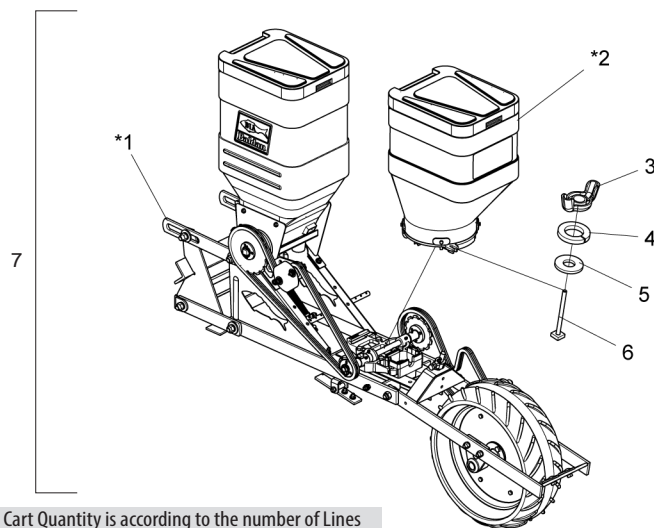

• Rubber Cart with Fertilizer Box - Optional

Item 7 - The Cart Quantity is according to the number of Lines

* Item 1 - See page 12

* Item 2 - See page 18

Item	Code	Product Description	All	Direct	Conventional
*1	5124010528-8	Cart W/Rubber Compactor Wheel For Direct Planting		1	
*1	5124010524-5	Cart W/rubber Compactor Wheel For Conventional Planting	1		1
*2	5092010341-0	Complete 45Lt Seed Box (Red Ral 3020) Baldan System	1		
3	6020310819-5	Butterfly Nut M8 X 1.25	1		
4	6020010004-5	M8 Medium Pressure Washer	1		
5	5024010073-5	Ø8.5 x Ø20 x 2.00mm flat washer	1		
6	5420010102-5	Square Cab.Screw M8 X 97mm	1		
7	5124010526-1	Cart W/Rubber Compactor Wheel Direct Planting	-	1	
7	5124010522-9	Cart W/Rubber Compactor Wheel Conventional Planting	-		1