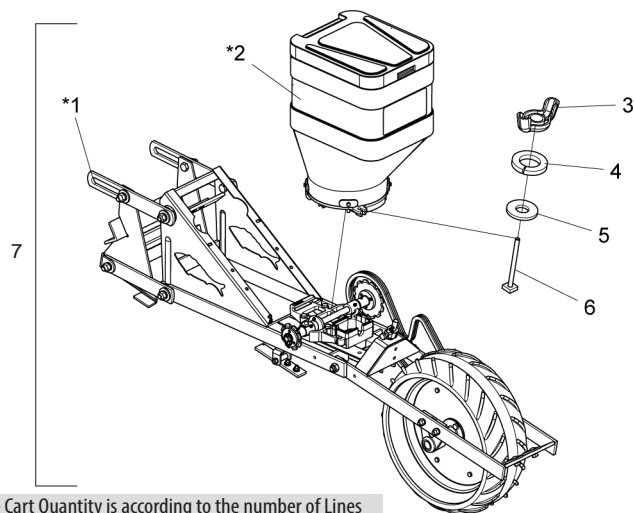

• Rubber Cart without Fertilizer Box - Optional

Item 7 - The Cart Quantity is according to the number of Lines

* Item 1 - See page 10

* Item 2 - See page 18

Item	Code	Product Description	All
*1	5124100021-8	Cart W/rubber Compactor Wheel For Conventional Planting W/o Fertilizer Box	1
*2	5092010341-0	Complete 45Lt Seed Box (Red Ral 3020) Baldan System	1
6	5420010102-5	Square Head Screw M8 X 97Mm(Welded Head)	1
3	6020310819-5	Butterfly Nut M8 X 1.25 (Bichromated)	1
4	6020010004-5	M8 Medium Pressure Washer(Bichromated)	1
5	5024010073-5	Flat washer Ø8.5 x Ø20 x 2.00Mm	1
7	5124010520-2	Cart W/rubber Compactor Wheel Conventional Planting W/o Fertilizer Box	-