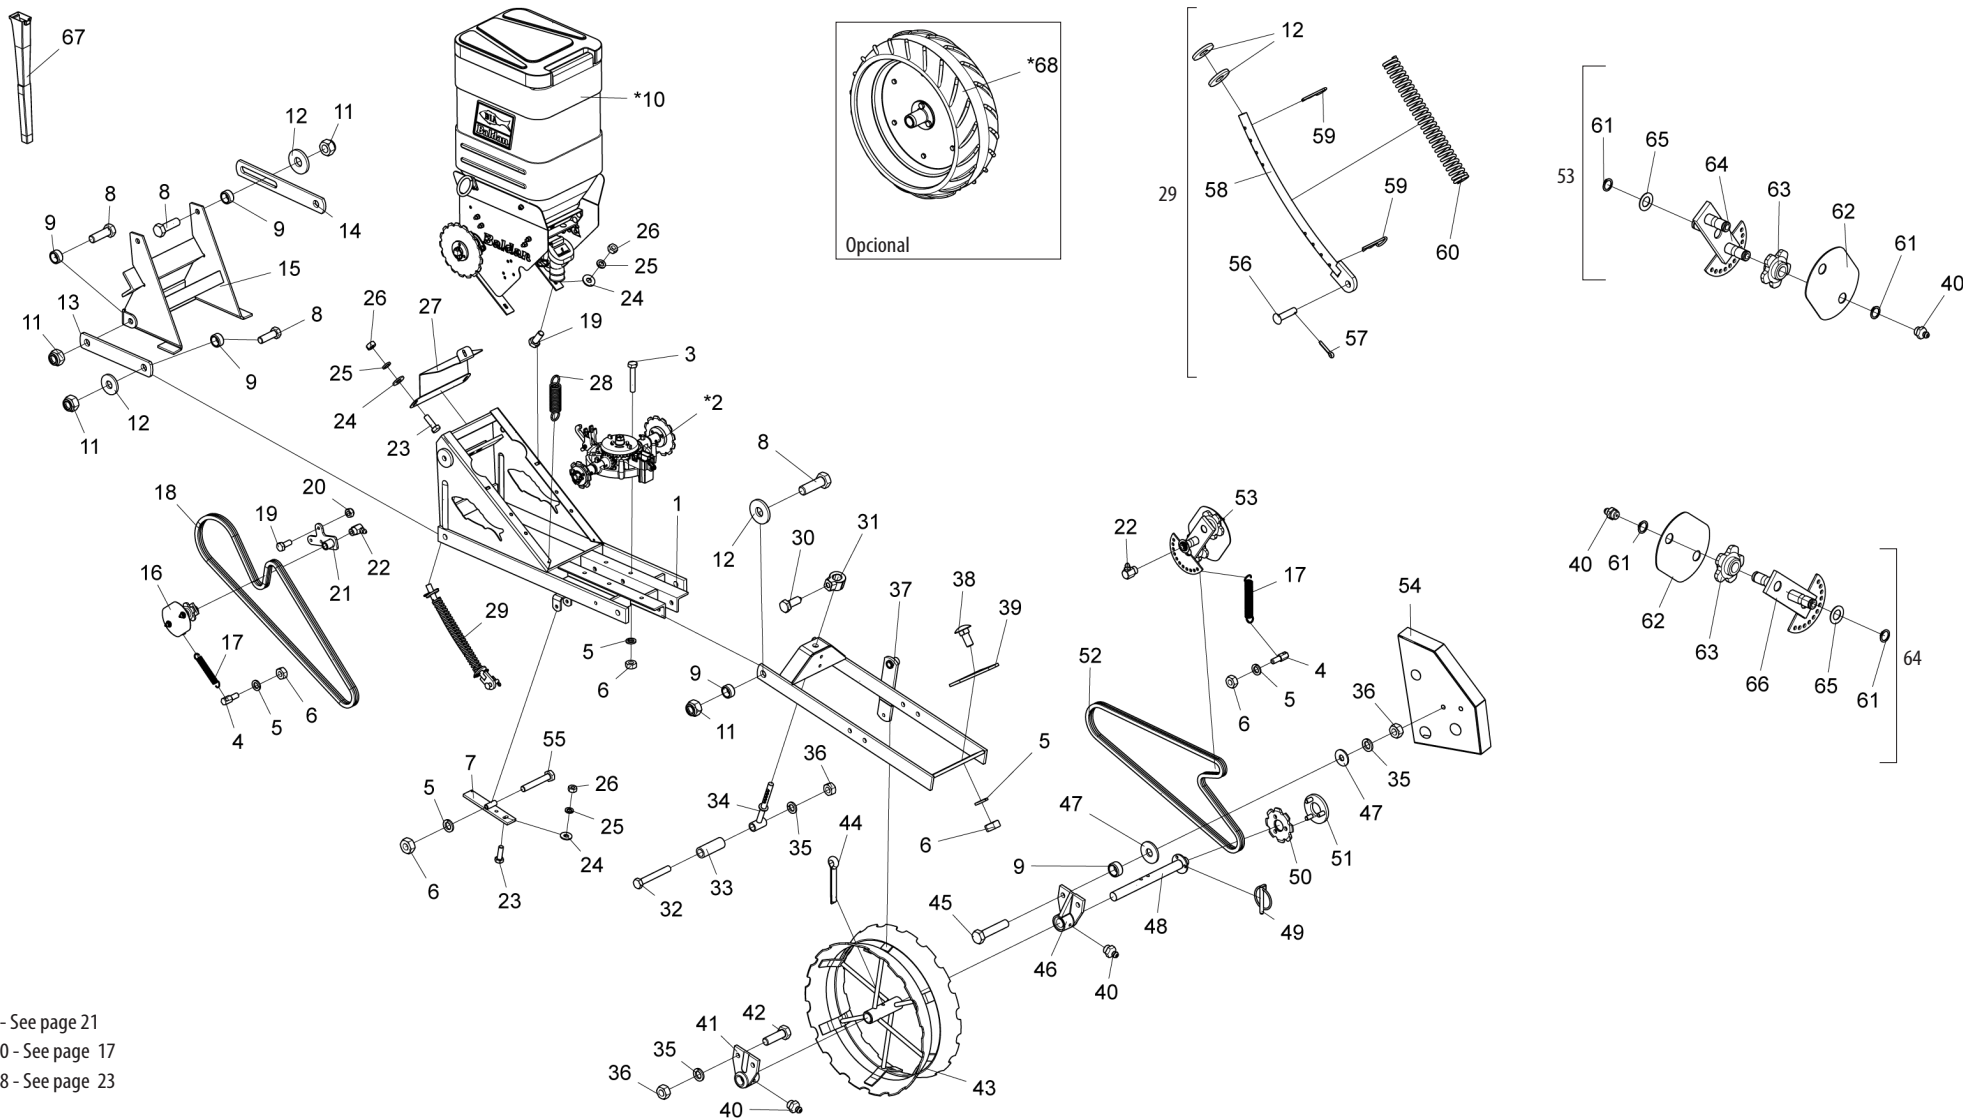

• Cart With Universal System and Titanium System - Optional

* Item 2- See page 21
* Item 10 - See page 17
* Item 68 - See page 23

• Table Trolley With Universal System and Titanium System - Optional