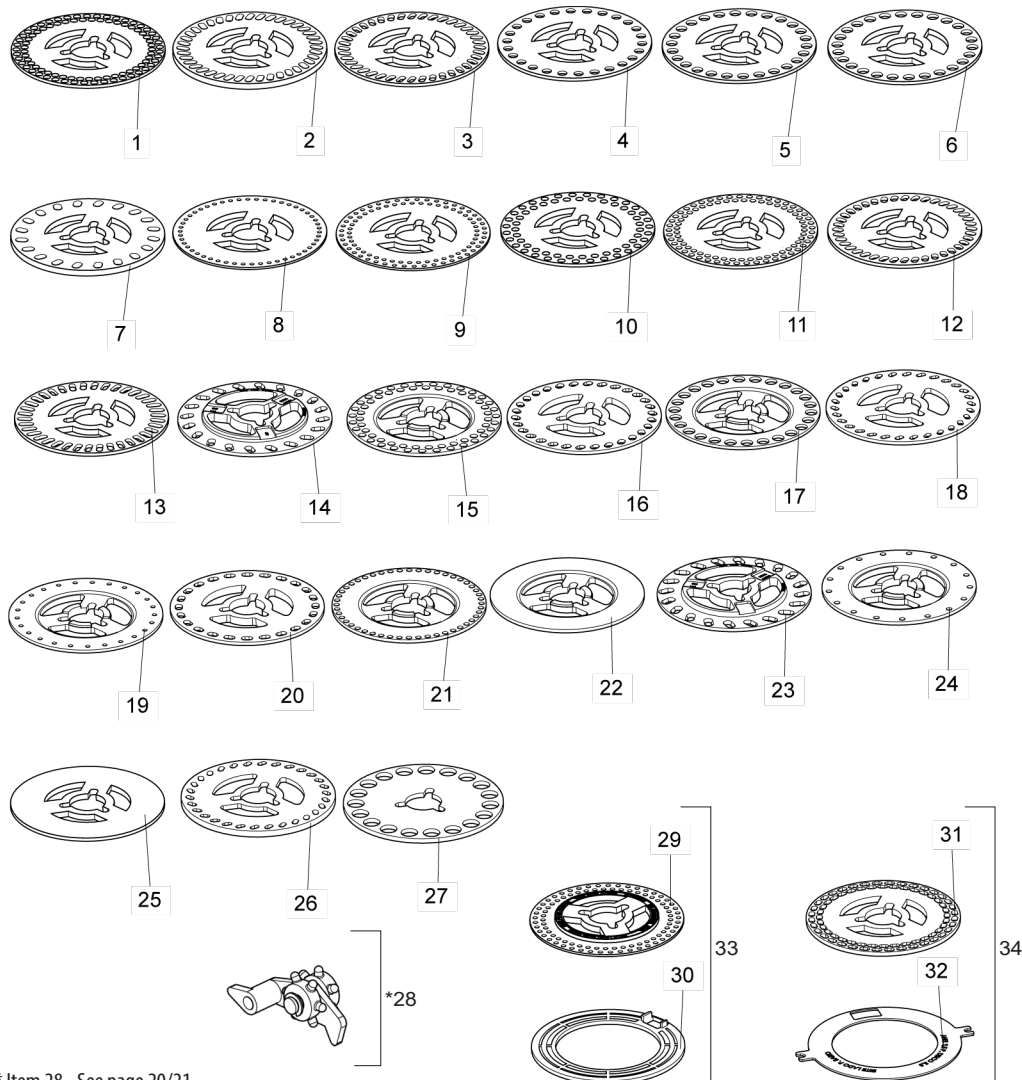

• Distributor Discs - Baldan System

* Item 28 - See page 20/21