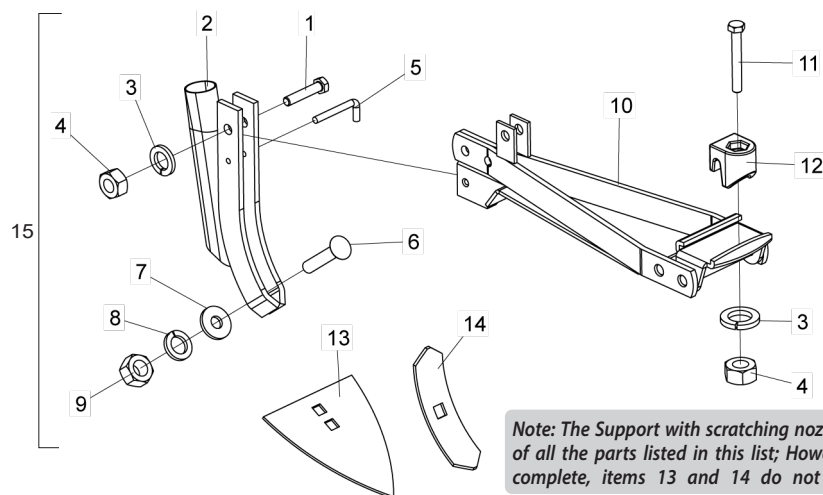

• Support For Groover Nozzle or Scratching Nozzle

Note: The Support with scratching nozzle (15) consists of all the parts listed in this list; However, when sold complete, items 13 and 14 do not accompany it.

Item	Code	Product Description	All
1	6020310210-3	Hex Head Screw M12 X 1.75 X 60Mm Cl8.8 Rt(Bichromated)	1
2	5530080008-3	Nozzle holder	1
3	6020010395-8	M12 Medium Pressure Washer(Bichromated)	2
4	6020310820-9	Hex Nut M12 X 1.75 Ma Cl8 Ch.19Mm Height.10.00Mm (Bichromated)	2
5	5432020009-4	"L" Pin Ø6.8 X 26Mm	1
6	6020310273-1	French Cab.Bolt M16 X 2.00 X 80Mm Cl8.8 Rp(Bichromated)	1
7	5024010298-3	Flat washer of Ø17 x Ø44 x 4.75Mm(zinc plated)	1
8	6020010124-6	M16 Medium Pressure Washer(Bichromated)	1
9	6020310818-7	Hex Nut M16 X 2.00 Ma Cl8 Ch.24Mm Height.13.00Mm (Bichromated)	1
10	5530014996-0	Support For Scriber And Furrower	1
11	6020317495-3	Hex Bolt M12 X 1.75 X 90Mm Cl8.8 Rp(Bichromated)	1
12	6010600896-8	Disc holder engagement lock	1
13	4708100005-7	Scratching Nozzle 8" X 5.00Mm	1
14	4750100101-1	Scratching Nozzle 8" X 2.1/4" X 5.00Mm	1
15	5530014999-4	Support W/Screw Of The Groover Nozzle	1