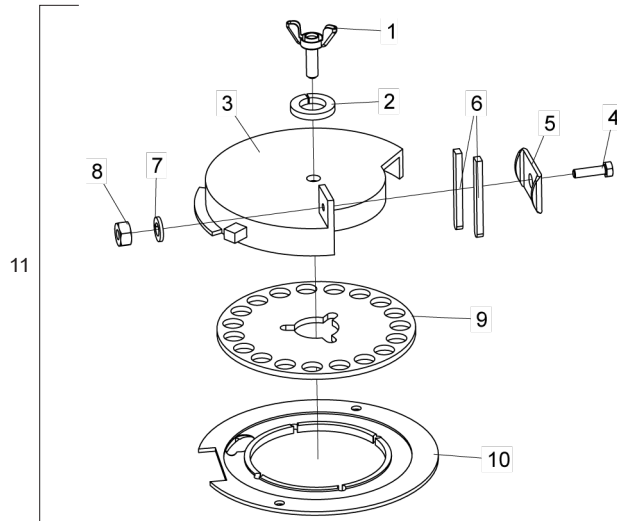

• Peanut Planting Conversion System - Optional