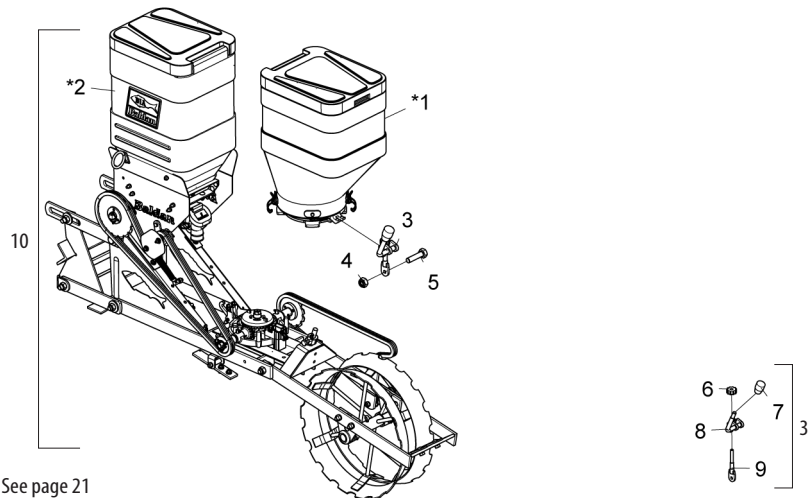

• Trolley with universal system - optional

* Item 1 - See page 21
* Item 2 - See page 12

Item 10 - The Cart Quantity is according to the number of Lines

Item	Code	Product Description	All	Direct Iron	Straight Rubber	Conventional Rubber
*1	5092010559-6	45 Liters Complete Seed Box (Red Ral-3020) Universal System	1			
*2	5124018042-5	Cart W/Iron Compactor Wheel For Conventional Planting		1		
*2	5124018033-6	Cart W/Rubber Compactor Wheel For Direct Planting (Universal)			1	
*2	5124018110-3	Cart W/rubber Compactor Wheel For Conventional Planting (Universal/Fertisystem)				1
3	5558010431-1	Complete seed box lock	1			
4	6020317442-2	Low Self-Locking Hex Nut W/nylon M6 X 1.00 Ma Cl8 Ch.10mm Height.6.00mm	1			
5	6020310027-5	Hex Head Screw M6 X 1.00 X 25mm Cl8.8 Rt	1			
6	5456010109-3	Adjusting nut	1			
7	6020430203-3	Pma 330 Grip Thread 3/8" X 16 Threads	1			
8	5558010432-0	Seed Box Lock	1			
9	5432010578-4	Lock pin	1			
10	5124018041-7	Complete Cart W/Iron Compactor Wheel Conventional Planting		1		
10	5124018056-5	Complete Cart W/Rubber Compactor Wheel Direct Planting			1	
10	5124018136-7	Complete Cart W/Rubber Compactor Wheel Conventional Planting				1