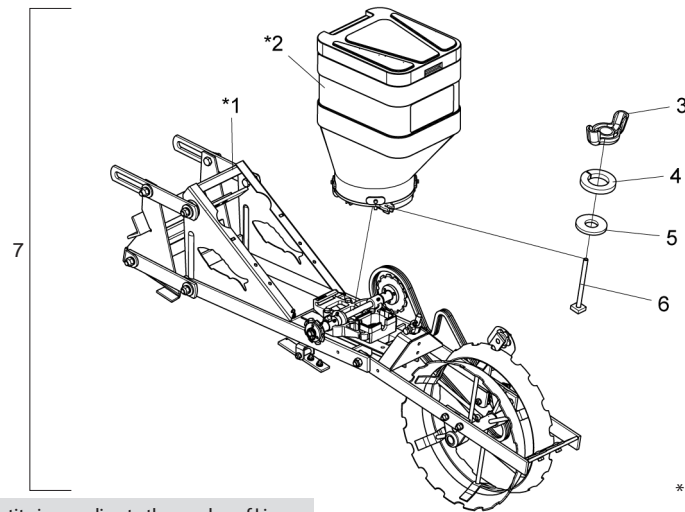

• Iron Cart without Fertilizer Box

* Item 1 - See page 10
* Item 2 - See page 18

Item	Code	Product Description	All	Direct	Conventional
*1	5124010594-6	Cart W/iron Compactor Wheel For Direct Planting W/O Fertilizer Box		1	
*1	5124100019-6	Cart W/Iron Compactor Wheel For Conventional Planting W/O Fertilizer Box			1
*2	5092010341-0	Complete 45Lt Seed Box (Red Ral 3020) Baldan System	1		
3	6020310819-5	Butterfly Nut M8 X 1.25 (Bichromated)	1		
4	6020010004-5	M8 Medium Pressure Washer (Bichromated)	1		
5	5024010073-5	Flat washer Ø8.5 x Ø20 x 2.00Mm	1		
6	5420010102-5	Square Head Screw M8 X 97Mm (Welded Head)	1		
7	5124010593-8	Cart W/Wheel Compactor Iron Direct Planting W/o Fertilizer Box		1	
7	5124010521-0	Cart W/Wheel Compactor Iron Conventional Planting W/o Fertilizer Box			1

Item 7 - The Cart Quantity is according to the number of Lines