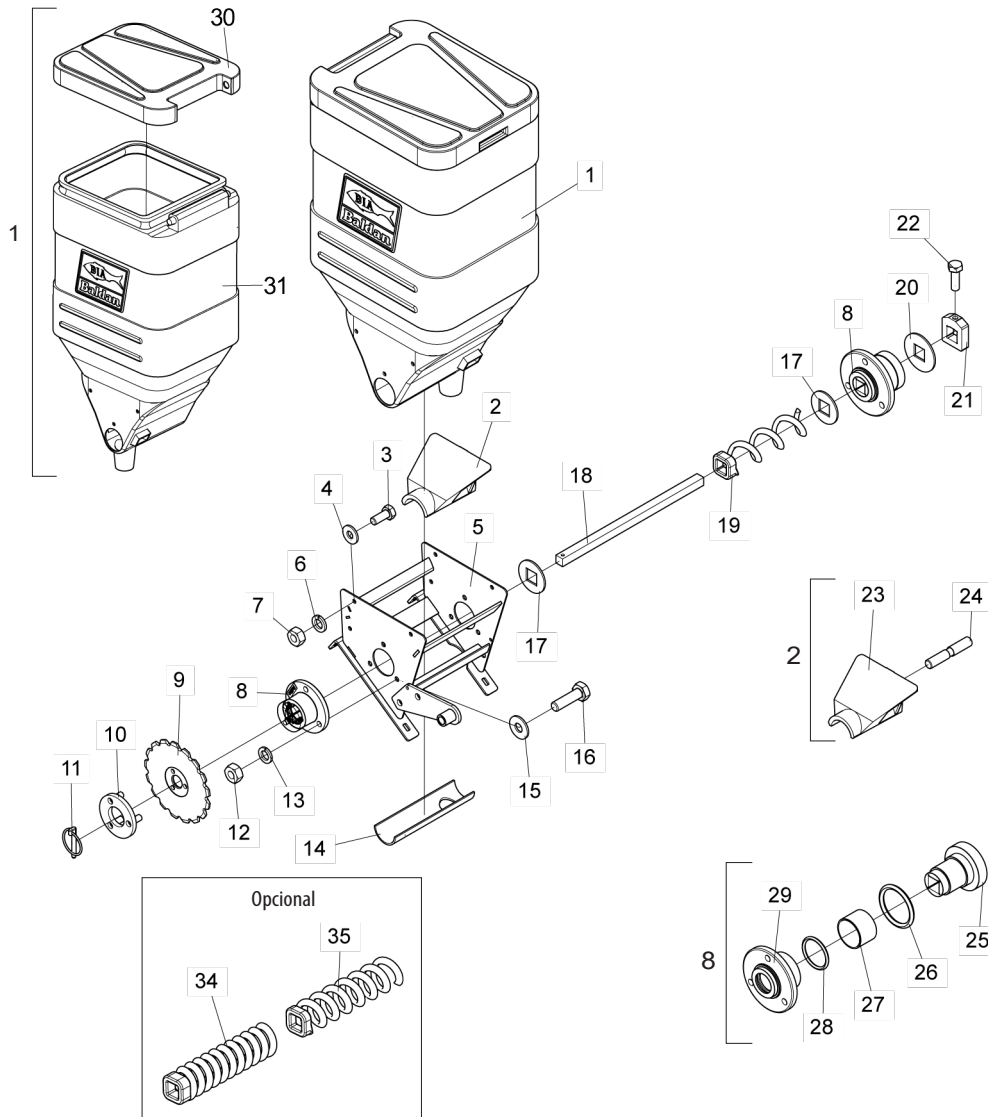

Fertilizer Box - Baldan System

Item	Code	Product Description	All
1	6020055066-0	Plastic Box For Fertilizer 65 Liters W/Lid (Red Ral-3020)	1
2	5538014970-1	Complete Fertilizer Dosing Cap	1
3	6020311269-9	Hex Head Screw M8 X 1.25 X 20mm Cl8.8 Rt	4
4	5024010073-5	Ø8.5 x Ø20 x 2.00mm flat washer	4
5	5530018441-2	Fertilizer Box Holder	1
6	6020010004-5	M8 Medium Pressure Washer	4
7	6020310454-8	Hex Nut M8 X 1.25 Ma Cl8 Ch.13mm Height.6.50mm	4
8	5204010585-9	Complete Fertilizer Spreader Hub	2
9	5256030018-2	17-tooth gear	1
10	5558100005-6	Gear lock	1
11	6020390293-2	Lock W/Ring Ø5.75 X 40mm	1
12	6020310822-5	Hex Nut M10 X 1.50 Ma Cl8 Ch.17mm Height.8.00mm	6
13	6020010394-0	M10 Medium Pressure Washer	6
14	5106010026-1	224mm spout cover	1
15	5024010075-1	Flat washer of Ø10.3 x Ø25 x 2.00mm	5
16	6020310437-8	Hex Head Screw M10 X 1.50 X 35mm Cl8.8 Rt	5
17	5024010328-9	Stainless Steel Washer Q20 X Ø48 X 2.50mm	2
18	5232060236-0	Q3/4" x 400mm shaft	1
19	5400010106-3	Helical Conductor Dir Q21 X 195 X 7.93mm (Pitch 50.80mm)	1
20	5024070007-4	Flat washer of Ø20 x Ø56.5 x 3.00mm	1
21	5558010551-2	Square Shaft Lock 3/4"	1
22	6020310448-3	Hex Head Screw M8 X 1.25 X 25mm Cl8.8 Rt	1
23	5538014969-8	Fertilizer Dosing Cap.	1
24	6020395063-5	Tie rod M10 x 58mm	1
25	5204010587-5	Hub W/ Hole Q20mm	1
26	6020016051-0	O'Ring 2-327 N3006-90 Nbr (Ø43.82mm)	1
27	6020030912-2	Plain Bushing Ø40XØ44X30mm in Metal-Polymer	1
28	6020351084-8	Retainer Ø35.00 X Ø44.50 X 7.00mm	1
29	5204010586-7	Fertilizer Distributor Hub	1
30	6020390869-8	Lid For Plastic Fertilizer/Seed Box 65 Liters (Black)	1
31	6020055065-2	Plastic Box For Fertilizer 65 Liters W/O Lid (Red Ral-3020)	1
Optional			
32	6020250464-0	Helical Conductive Dir Q21 X 195 X 7.93mm (Pitch 15.88mm)	1
33	6020250285-0	Conductive Helical Dir Q21 X 195 X 7.93mm (Pitch 25.40mm)	1