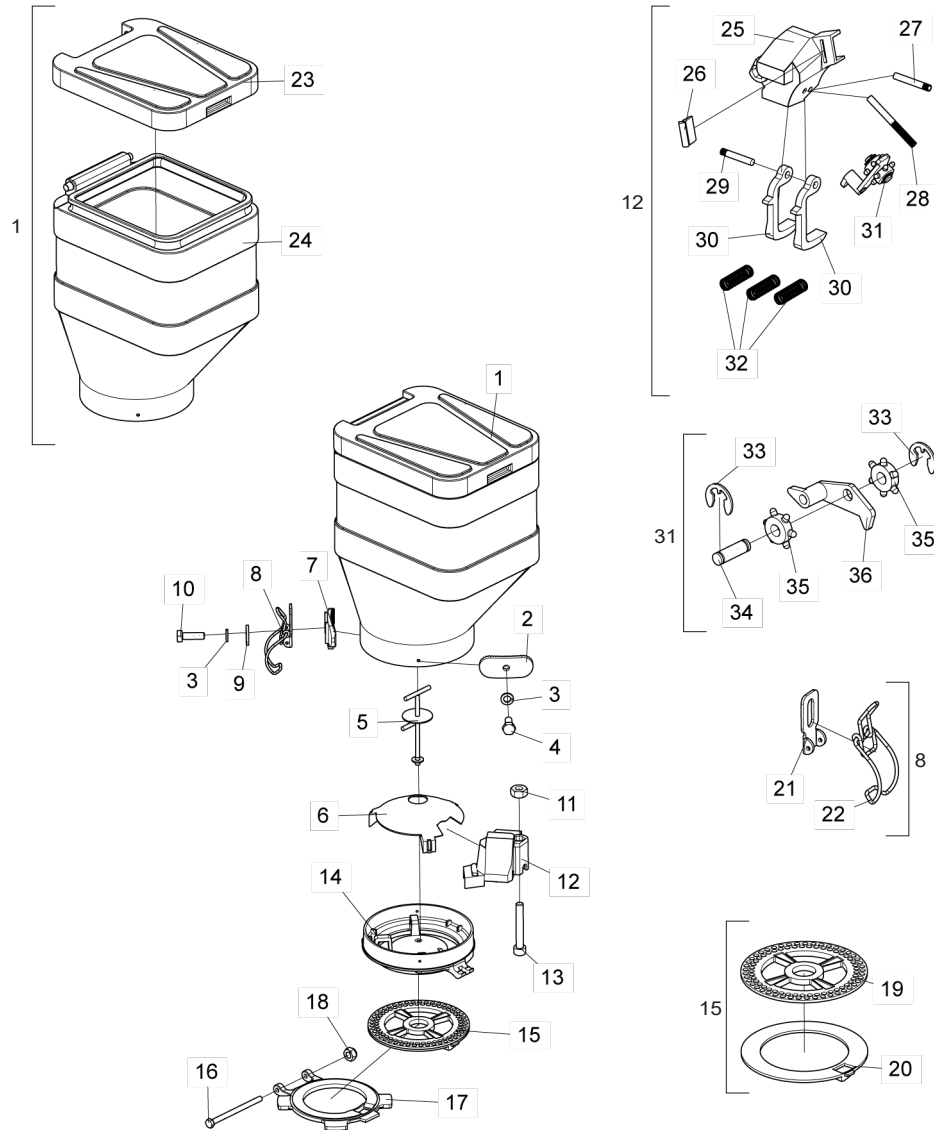

• Seed Box - Universal System

Item	Code	Product Description	All
1	6020055068-7	Plastic Box For Seed 45 Liters W/Lid (Red Ral-3020)	1
2	5530011945-9	Seed Box Fixing Bracket	2
3	6020010122-0	M6 Medium Pressure Washer(Bichromated)	4
4	6020310291-0	Cab.Sext Screw. M6 X 1.00 X 15mm Cl8.8 Rt(Bichromated)	2
5	5420010104-1	Seed Box Screw	1
6	6020390103-0	Universal System Seed Protective Cover	1
7	5530011969-6	Seed Box Fixing Bracket	2
8	5460010005-2	Complete wire clip	2
9	5024010161-8	Flat washer Ø7 X Ø18 X 2,00mm	2
10	6020312403-4	Cab.Sext Screw. M6 X 1.00 X 20mm Cl8.8 Rt(Bichromated)	2
11	6020310454-8	Sext. Nut M8 X 1.25 Ma Cl8 Ch.13mm Height.6.50mm (Bichromated)	1
12	6020050423-5	Complete Seed Dispenser Box	1
13	6020310903-5	Allen Screw C/c M8 X 1.25 X 55mm Cl12.9 Rp(Phosphatized)	1
14	5044010353-4	Universal Seed Distributor Base	1
15	5220010140-5	Soybean Distributor Disc 90F Ø8mm(Ø35.10 x Ø189 x 4.50mm)W/4.00mm Ring	1
16	6020310562-5	Cab.Sext Screw. M8 X 1.25 X 115mm Cl8.8 Rp(Bichromated)	1
17	5044010294-5	Universal System Articulated Base(2013)	1
18	6020317449-0	Sext. Nut Autot. W/Nylon Low M8 X 1.25 Ma Cl8 Ch.13mm Height.8.00mm (Zinc. White)	1
19	6020071801-4	Soybean Distributor Disc 90F Ø8mm(Ø35.10 x Ø189 x 4.50mm) Rampflow(Orange)(1010065)	1
20	6020015810-8	Soy Ring Mod U 4mm Smooth(Orange)(1020022)	1
21	5530010935-6	Clip fixing support.	1
22	6020310680-0	0.70 Clip	1
23	6020390869-8	Lid For Plastic Fertilizer/Seed Box 65 Liters (Black)	1
24	6020055067-9	45 Liter Plastic Seed Box W/o Lid (Red Ral-3020)	1
25	6020050404-9	Seed Dispenser Box	1
26	6020310607-9	Solid rubber protector	1
27	6020310424-6	Smooth Knurled Pin Ø5 X 34mm.	1
28	6020310423-8	Smooth Knurled Pin Ø5 X 52mm.	1
29	6020310425-4	Knurled Smooth Pin Ø5 X 30mm	1
30	6020130207-5	Seed scraper trigger	2
31	6020130206-7	Scraper Trigger	1
32	6020250328-7	Compression Helical Spring Ø8 X Ø9.7 X 29.5mm - Wire	3
33	6020010246-3	Retaining Ring Rs-05 G503-050-01 (Din 6799)	2
34	6020310526-9	Plastic pin Ø7 x 18.5 x 23.5	1
35	6020350784-7	Seed dosing rosette	2
36	6020130205-9	Dispenser trigger	1