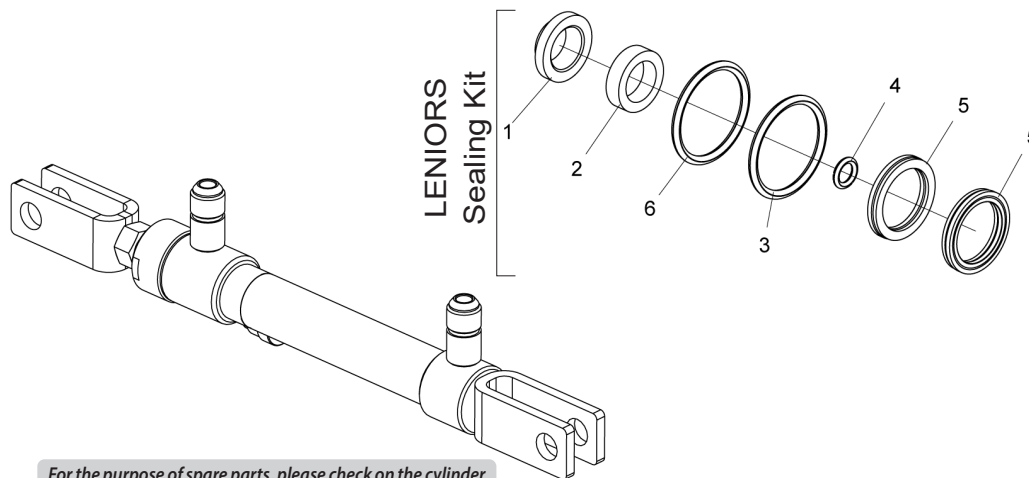

• Hydraulic Cylinder Line Marker

For the purpose of spare parts, please check on the cylinder sleeve - The Baldan code, the code and the name of the manufacturer and the date of manufacture.

Item	Code	Product Description	All
LENIORS Sealing Kit			
1	J019826	Scraper D-500	1
2		Std Gasket 1250-750	2
3		Parback 8-021	2
4		O-Ring 2-010 (Ø6.07 x Ø1.78mm)	1
5		O-Ring 2-022 (Ø25.12 x Ø1.78mm)	2
6		Gasket B 1250-500-250B	1
-	6020190221-8	Leniors Repair Jodo J019826	1