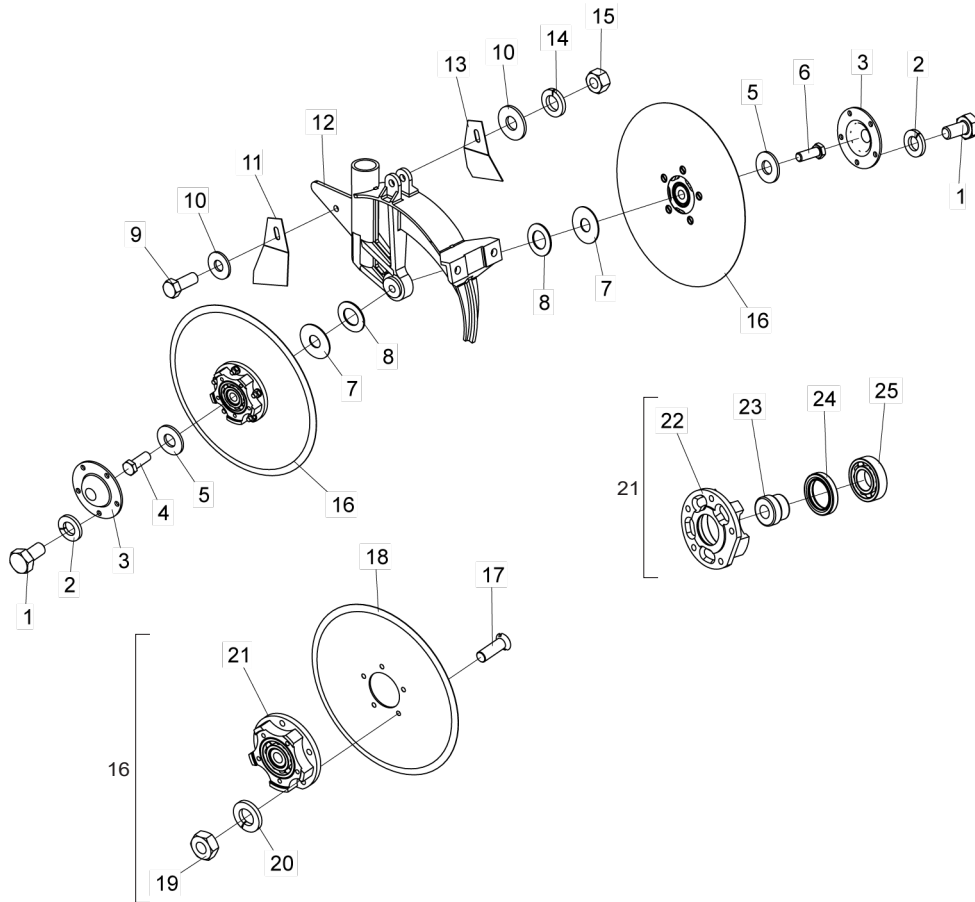

• Double Disc Fertilizer Cart

Item	Code	Product Description	All
1	6020311000-9	Hex Head Screw 1/4" X 1/2" 20F Unc1A Gr5 Rt(Bichromated)	10
2	6020010402-4	1/4" Medium Industrial Pressure Washer(Bichromated)	10
3	5096030002-2	Double disc hub cap	2
4	6020311074-2	Hex Bolt 5/8" X 1.3/4" 11F Unc1A Gr5 Rp Right Thread(Bichromated)	1
5	5024010239-8	Flat washer Ø16.5 x Ø37 x 3.00Mm	2
6	6020311073-4	Hex Bolt 5/8" X 1.3/4" 11F Unc1A Gr5 Rp Left Thread(Bichromated)	1
7	5024010051-4	Flat washer of Ø16 x Ø44 x 1.21Mm	2
8	5024010059-0	Flat washer Ø16.5 x Ø29 x 1.21Mm	4
9	6020317475-9	Hex Head Screw M10 X 1.50 X 30mm Cl8.8 Rt	1
10	5024010075-1	Flat washer of Ø10.3 x Ø25 x 2.00Mm	2
11	5352030047-0	Right Disk Cleaner	1
12	5112020017-1	Dual disc housing	1
13	5352030048-8	Left Disk Cleaner	1
14	6020010394-0	M10 Medium Pressure Washer(Bichromated)	1
15	6020310822-5	Hex Nut M10 X 1.50 Ma Cl8 Ch.17Mm Height.8.00Mm (Bichromated)	1
16	5204010348-1	Complete Hub (Smooth Disc Ø13" X 3.00Mm) 5 Holes	2
17	6020310235-9	Machine Thread Screw Flat Head Simple Slot M8 X 1.25 X 25Mm Cl5.8 Rt(Bichromated)	10
18	2853346539-2	Plan Lis Disc 13" X 3.00 Fc Rd 68.6Mm + 5F Rd Esc 8.8Mm R=47.5Mm Afe	2
19	6020310454-8	Hex Nut M8 X 1.25 Ma Cl8 Ch.13Mm Height.6.50Mm (Bichromated)	10
20	6020010004-5	Pressure washer M8 Medium (bichromated)	10
21	5204020094-0	Assembled Hub	2
22	5204020026-6	Double disc hub	2
23	5080010042-6	Bearing bushing	2
24	6020350259-4	Retainer Ø35.00 X Ø50.00 X 8.00Mm (Arca 5295 Brg / Sabo 00962 Brgp)	2
25	6020350020-6	Ball Bearing 6206	2