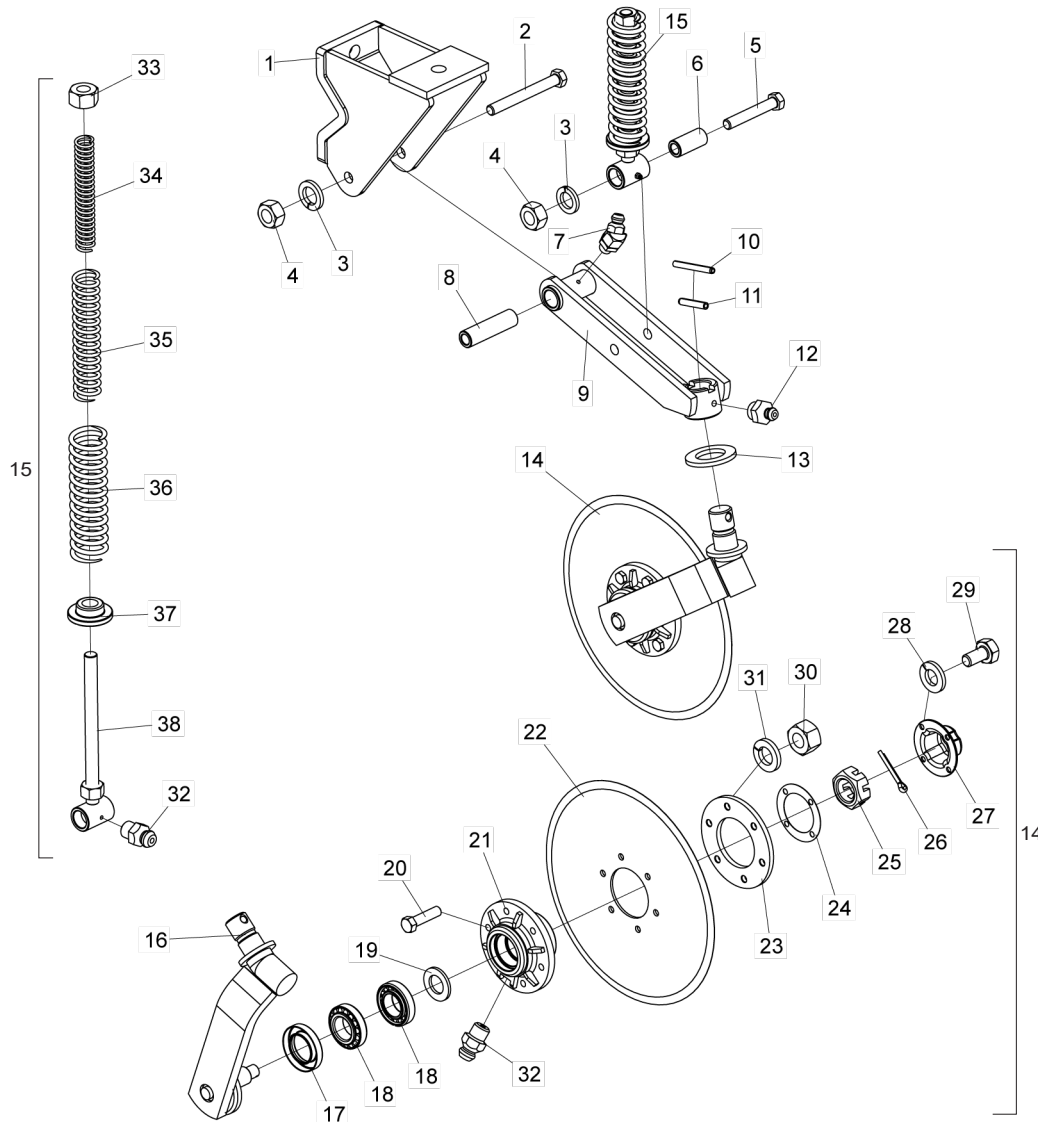

• Cutting Disc Trolley

Item	Code	Product Description	All	Flat Disc Flat	Ribbed flat disc
1	5530010049-9	Top cutting disc holder	1		
2	6020310164-6	Hex Bolt M16 X 2.00 X 140Mm Cl8.8 Rp(Bichromated)	1		
3	6020010124-6	M16 Medium Pressure Washer(Bichromated)	2		
4	6020310818-7	Hex Nut M16 X 2.00 Ma Cl8 Ch.24Mm Height.13.00Mm (Bichromated)	2		
5	6020310150-6	Hex Head Screw M16 X 2.00 X 100Mm Cl8.8 Rp(Bichromated)	1		
6	5080020661-5	Ø16.2 x Ø26.5 x 57mm Bushing	1		
7	6020130104-4	Grease Nipple 1/4" 45°unf - 28F Sext 5/16"	1		
8	5080010195-3	Ø16.2 x Ø26.5 x 99mm bushing	1		
9	5530010050-2	Cutting disc holder	1		
10	6020310472-6	Heavy Elastic Pin Ø6 x 55Mm (Seeger Reno 701.167)		1	
11	6020310510-2	Heavy Elastic Pin Ø10 X 55Mm (Seeger Reno 701.220)	1		
12	6020130108-7	Grease Nipple 1/8" Straight Bsp-28F	1		
13	5024010107-3	Flat Washer Ø36 X Ø61 X 5,00Mm	1		
14	5124010023-5	Cutting Disc Trolley (Flat Disc 14" x 4Mm)		1	
14	5124010317-0	Cutting Disc Trolley (Ribbed Flat Disc 14" x 4Mm)			1
15	5484010004-1	Complete Regulator	1		
16	5530016348-2	Disc shaft support	2		
17	6020350244-6	Retainer Ø35.00 X Ø58.00 X 10.00Mm (Arca 5035 Br / Sabo 01551 Br)	2		
18	6020350077-0	Bearing 44610/49 Cone Cap (Low Cage)	4		
19	5024010024-7	Flat washer of Ø20 x Ø38 x 1.21Mm		1	
20	6020310980-9	Hex Head Screw M10 X 1.50 X 40Mm Cl8.8 Rt(Bichromated)	6		
20	6020310560-9	Hex Head Screw M8 X 1.25 X 35Mm Cl8.8 Rt(Bichromated)			6
21	5204010499-2	Disc hub	2		
22	2855397388-2	Plan Lis Disc 14" X 4.00 Fc Rd 80Mm + 6F Rd 10.3Mm D-115Mm Afd		1	
22	3255397203-4	Plan Est Disc 14" X 4.00 Fc Rd 80Mm + 6F Rd 8.7Mm D=115Mm Afd			1
23	5284010001-4	Disc hub flange	2		
24	6020190098-3	Paper Gasket Ø50.3 x Ø73.5 x 1/64"	2		
25	6020310780-6	Hex Nut Castle M20 X 2.50 Ma Cl8 Ch.30Mm Height.16.00Mm W/o Crown(Bichromated)	2		
26	6020050101-5	Cotter Pin 1/8" X 1" (White Zinc Plated)	2		
27	6020050640-8	Hub Cap(Bichromatized)	2		
28	6020010122-0	M6 Medium Pressure Washer(Bichromated)	8		
29	6020310291-0	Hex Bolt M6 X 1.00 X 15Mm Cl8.8 Rt(Bichromated)	8		
30	6020310822-5	Hex Nut M10 X 1.50 Ma Cl8 Ch.17Mm Height.8.00Mm (Bichromated)		6	
30	6020310454-8	Hex Nut M8 X 1.25 Ma Cl8 Ch.13Mm Height.6.50Mm (Bichromated)			6
31	6020010394-0	M10 Medium Pressure Washer(Bichromated)		6	
31	6020010124-6	M16 Medium Pressure Washer(Bichromated)			6
32	6020130100-1	Grease Nipple 1/4" Straight Unf - 28F Alt.14Mm Sext 5/16"	3		
33	6020310784-9	Hex Nut 3/4" 10F Unc Gr5 Ch.1.1/4" Height.11Mm (Bichromated)	1		
34	6020250208-6	Compression Helical Spring Ø21 X Ø29 X 180Mm Internal Wire=Ø4Mm	1		
35	6020250206-0	Compression Helical Spring Ø30.5 X Ø41.5 X 200Mm Wire=Ø5.5Mm Intermediate	1		
36	6020250207-8	Compression coil spring Ø43.5 x Ø57.5 x 200Mm External wire=Ø7Mm	1		
37	6010600980-8	Backrest bushing	1		
38	5232010030-5	Regulator shaft w/bushing	1