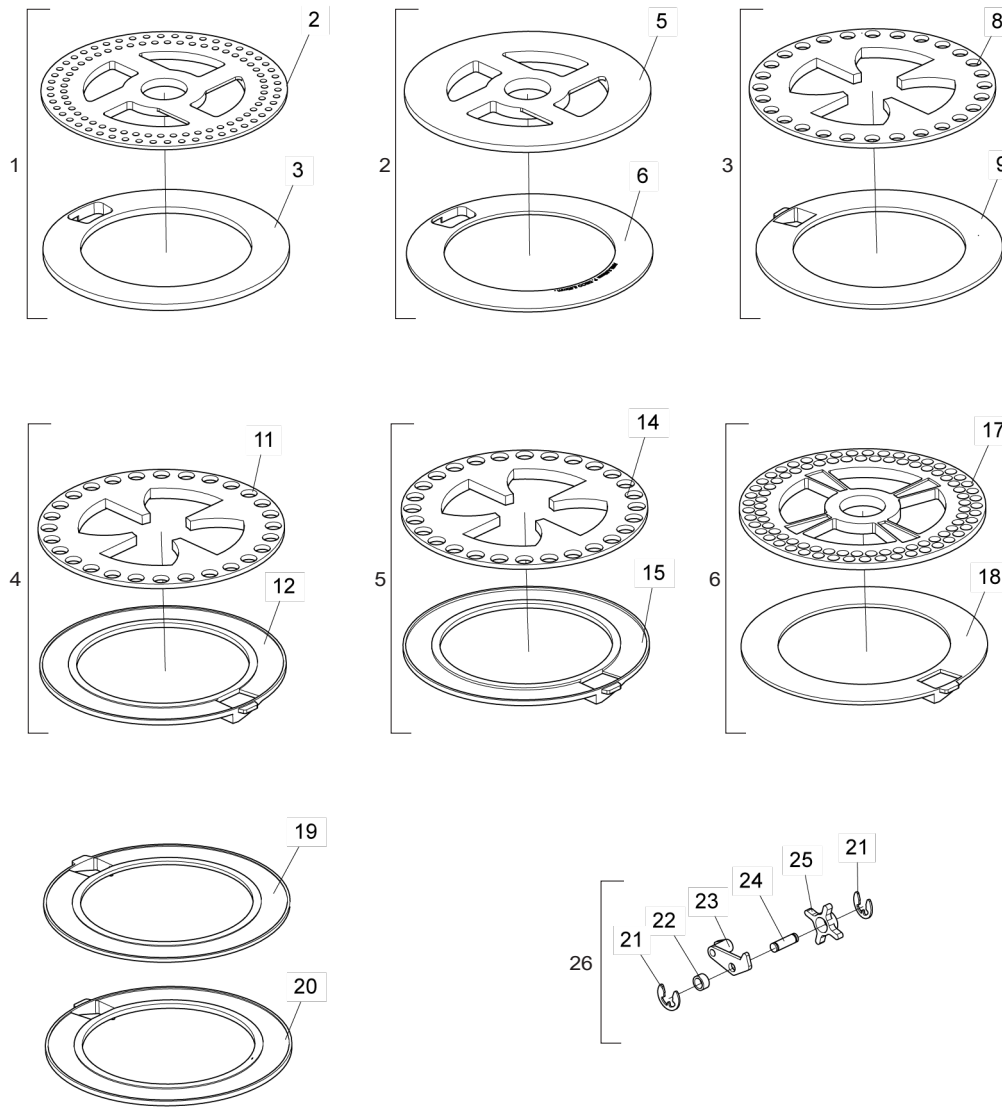

• Distributor Discs - Universal System

Item	Code	Product Description	All
1	5220010104-9	Sorghum Dispensing Disc 100F Ø5mm(Ø35.5 x Ø189 x 3.00mm)W/5.50mm Ring(Universal)	1
2	6020070136-7	Sorghum Dispensing Disc 100F Ø5mm(Ø35.5 x Ø189 x 3.00mm)(Universal)	1
3	6020070109-0	Ring Ø131.5 X Ø189 X 5.50mm W/Lock For Sorghum	1
4	5220010131-6	Blind Distributor Disc (Ø35.5 x Ø189 x 5.50mm) w/3.00mm Ring (Universal)	1
5	6020070123-5	Blind Distributor Disc(Ø35.5 x Ø189 x 5.50mm)(Universal)	1
6	6020070108-1	Ring Ø131.5 X Ø189 X 3.00mm W/O Recess	1
7	5220010137-5	Corn Dispensing Disc 28F Ø11,5mm(Ø189 x 4,00mm)W/ring of 4,00mm	1
8	6020071798-0	Corn Dispensing Disc 28F Ø11,5mm(Ø189 x 4,00mm) Rampflow(Light Green)	1
9	6020015815-9	Corn Ring Mod U 4mm Smooth(Yellow)(1020016)	1
10	5220010138-3	Corn Distributor Disc 28F Ø12,5mm(Ø189 x 4,00mm)W/ring of 4,00mm w/recess 1mm	1
11	6020071799-9	Corn Dispensing Disc 28F Ø12,5mm(Ø189 x 4,00mm) Rampflow(Light Blue)	1
12	6020015809-4	Corn Ring Mod U 4mm W/Recess 1mm(Green)(1020017)	1
13	5220010139-1	Corn Distributor Disc 28F Ø13,5mm(Ø189 x 4,00mm)W/ring of 4,00mm w/recess 2mm	1
14	6020071800-6	Corn Dispensing Disc 28F Ø13,5mm(Ø189 x 4,00mm) Rampflow(Beige)	1
15	6020015814-0	Corn Ring Mod U 4mm W/Recess 2.5mm(Dark Blue)(1020019)	1
16	5220010141-3	Soybean Distributor Disc 90F Ø9mm(Ø35.10 x Ø189 x 5.50mm)W/3.00mm Ring	1
17	6020071802-2	Soybean Dispensing Disc 90F Ø9mm(Ø35.10 x Ø189 x 5.50mm) Rampflow(Lilac)(1010066)	1
18	6020015811-6	Soy Ring Mod U 3mm Plain(Lilac)(1020020)	1
19	6020015812-4	Soy Ring Mod U 3mm W/Recess 0.8mm(Purple)(1020021)	1
20	6020015813-2	Soy Ring Mod U 4mm W/Recess 1mm(Light Orange)(1020024)	1
21	6020010246-3	Retaining Ring Rs-05 G503-050-01 (Din 6799)	2
22	6020030720-0	Ø8.30 x Ø11.50 x 6mm bushing	1
23	6020130205-9	Dispenser trigger	1
24	6020310526-9	Plastic pin Ø7 x 18.5 x 23.5	1
25	6020350876-2	Dosing star with hole Ø 8,3Mm (black color)	1
26	6020350930-0	Full Rosette	1