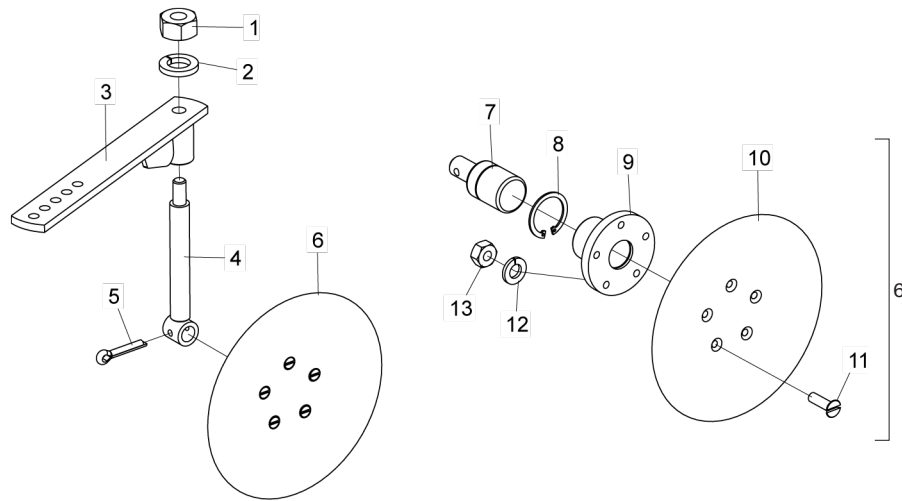

## • Complete Rubber Compactor Wheel - Optional

Item	Code	Product Description	All
1	6020310452-1	Hex Head Screw M10 X 1.50 X 25Mm Cl8.8 Rt(Bichromated)	3
2	5204010369-4	Rubber compaction wheel hub	1
3	6020311269-9	Hex Head Screw M8 X 1.25 X 20Mm Cl8.8 Rt(Bichromated)	6
4	5018010015-3	Compaction wheel rim	2
5	6020030182-2	Compression Band 180-15.1/2"	1
6	6020010004-5	M8 Medium Pressure Washer(Bichromated)	9
7	6020310454-8	Hex Nut M8 X 1.25 Ma Cl8 Ch.13Mm Height.6.50Mm (Bichromated)	6
8	6020310822-5	Hex Nut M10 X 1.50 Ma Cl8 Ch.17Mm Height.8.00Mm (Bichromated)	3

## • Full Cover Disc

Item	Code	Product Description	All
1	6020310820-9	Hex Nut M12 X 1.75 Ma Cl8 Ch.19Mm Height.10.00Mm (Bichromated)	1
2	6020010395-8	M12 Medium Pressure Washer(Bichromated)	1
3	5072010004-2	Arm Disc Cover	1
4	5232012001-2	Cover disc shaft	1
5	6020050113-9	Cotter Pin 1/4" x 1.1/4" (White Zinc Plated)	1
6	5204020013-4	Hub with full cover disc	1
7	6020350045-1	F110053-1 Bearing W/Hole 1/4"	1
8	6020010282-0	I-30 Retaining Ring G502-030-01	1
9	5204010022-9	Cover Disc Hub	1
10	2644346501-3	Smooth Concave Disc 8.1/2" X 3.00 5F Rd 7Mm R=32.5Mm Afe	1
11	6020310388-6	Machine Screw Flat Cab.Flat Slot M6 X 1.00 X 25Mm Cl5.8 Rt(Bichromated)	5
12	6020010122-0	M6 Medium Pressure Washer(Bichromated)	5
13	6020311257-5	Hex Nut M6 X 1.00 Ma Cl8 Ch.10Mm Height.5.00Mm (Bichromated)	5