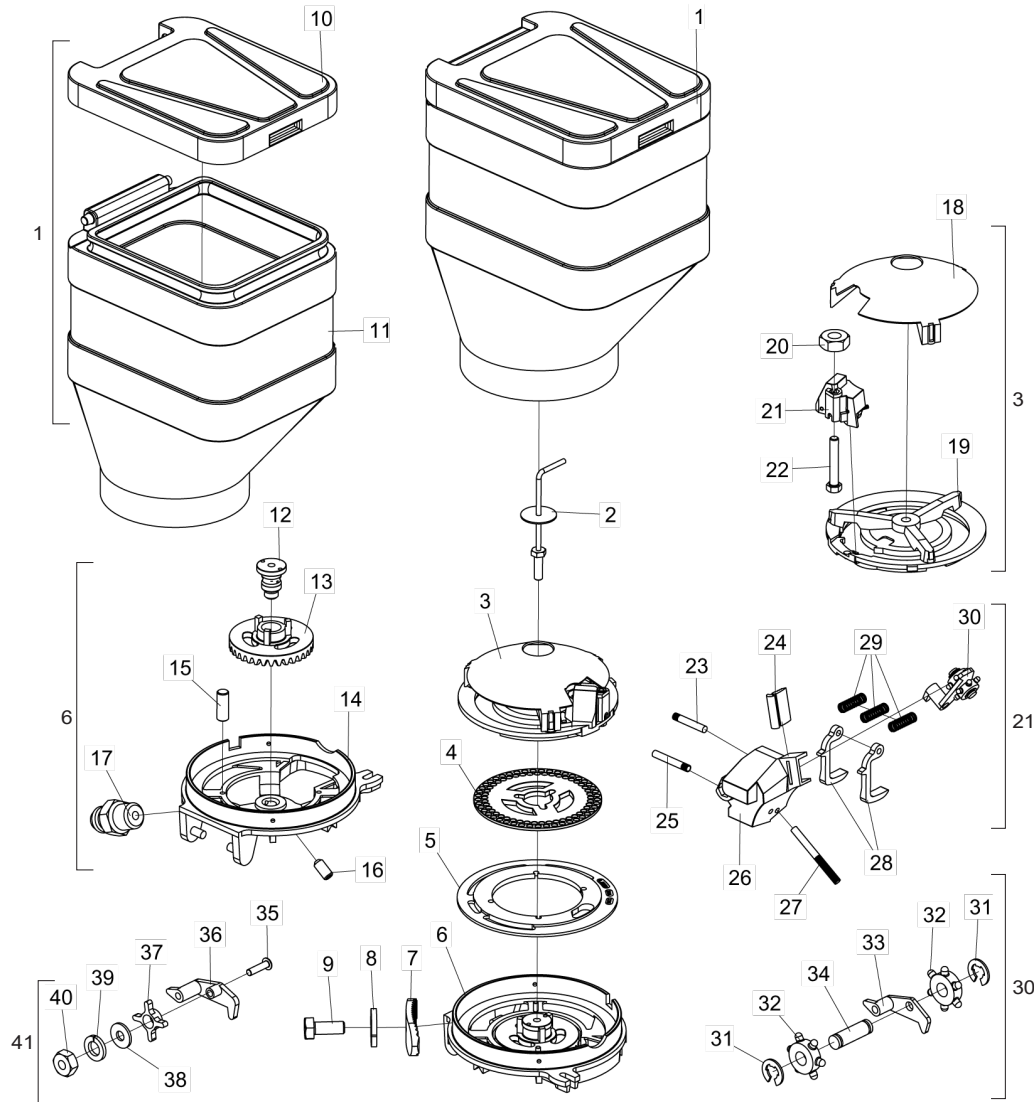

• Seed Box - Baldan System

Item	Code	Product Description	All
1	6020055068-7	Plastic Box For Seed 45 Liters W/Lid (Red Ral-3020)	1
2	5420010103-3	Seed Box Screw	1
3	6020370157-0	Complete Upper Distributor Disc Support (Oom 2 Drags)	1
4	6020070009-3	Soybean Dispensing Disc 90F Ø8,5Mm(Ø43 x Ø186 x 4,50Mm)	1
5	5220020085-3	Bifacial Plate Disc (Ø132 X Ø233 X 7,50Mm)	1
6	5044010348-8	Complete seed distribution base	1
7	5530011945-9	Seed Box Fixing Bracket	4
8	6020010122-0	M6 Medium Pressure Washer(Bichromated)	4
9	6020310291-0	Hex Bolt M6 X 1.00 X 15Mm Cl8.8 Rt(Bichromated)	4
10	6020390869-8	Lid For Plastic Fertilizer/Seed Box 65 Liters (Black)	1
11	6020055067-9	45 Liter Plastic Seed Box w/o Lid (Red Ral-3020)	1
12	5232012000-4	Seed Distributor Shaft	1
13	5164020004-2	33-tooth chainring	1
14	5044010347-0	Seed Distributor Base	1
15	5432090085-1	Ø6.8 x 18Mm Smooth Pin with Guide Chamfer	2
16	6020310259-6	Allen Screw S/C M6 X 1.00 X 12Mm Ma Cl12.9 Rt(Phosphatized)	1
17	6020130100-1	Grease Nipple 1/4" Straight Unf - 28F Alt.14Mm Sext 5/16"	1
18	6020390405-6	Seed Protective Cap	1
19	6020370142-2	Upper Distributor Disc Bracket	1
20	6020310744-0	5/16" Hex Nut 18F UNC GR5 Ch.1/2" H.6.5mm	1
21	6020050423-5	Complete Seed Dispenser Box	1
22	6020311025-4	Screw Cab. Hex Ø5/16" x 2" 18F UNC 1A GR2 RP(Bichromated)	1
23	6020310425-4	Knurled Flat Pin Ø5 X 30Mm	1
24	6020310607-9	Solid rubber protector	1
25	6020310424-6	Knurled Flat Pin Ø5 X 34Mm	1
26	6020050404-9	Seed Dispenser Box	1
27	6020310423-8	Knurled Flat Pin Ø5 X 52Mm	1
28	6020130207-5	Seed scraper trigger	2
29	6020250328-7	Compression Helical Spring Ø8 x Ø9.7 x 29.5Mm - Wire Ø0.85Mm	3
30	6020130206-7	Scraper Trigger	1
31	6020010246-3	Retaining Ring Rs-05 G503-050-01	2
32	6020350784-7	Seed dosing rosette	2
33	6020130205-9	Dispenser trigger	1
34	6020310526-9	Plastic pin Ø7 x 18.5 x 23.5	1
35	6020310122-0	Screw Slot Of Cab. Domed N° 10 (Ø3/16") X 3/4" - 24Fpp - Unc - 1A Gr5 Rt (Bichromated)	1
36	6020130204-0	Trigger Rosette Holder	1
37	6020350876-2	Dosing Star with Hole Ø 8.3Mm (Black Color)	1
38	5024010423-4	Ø5.5 x Ø12.7 x 1.21Mm Flat Washer	1
39	6020010400-8	Pressure washer Ø3/16" medium (industrial) (bichromated)	1
40	6020310740-7	3/16" Hex Nut 24F Unc Gr5 Ch.3/8" H.4.5Mm	1
41	6020350116-4	Full Rosette	1

Note: The Seed Box consists of all the parts listed on this list, however when sold complete items 35 to 41 will not accompany it.