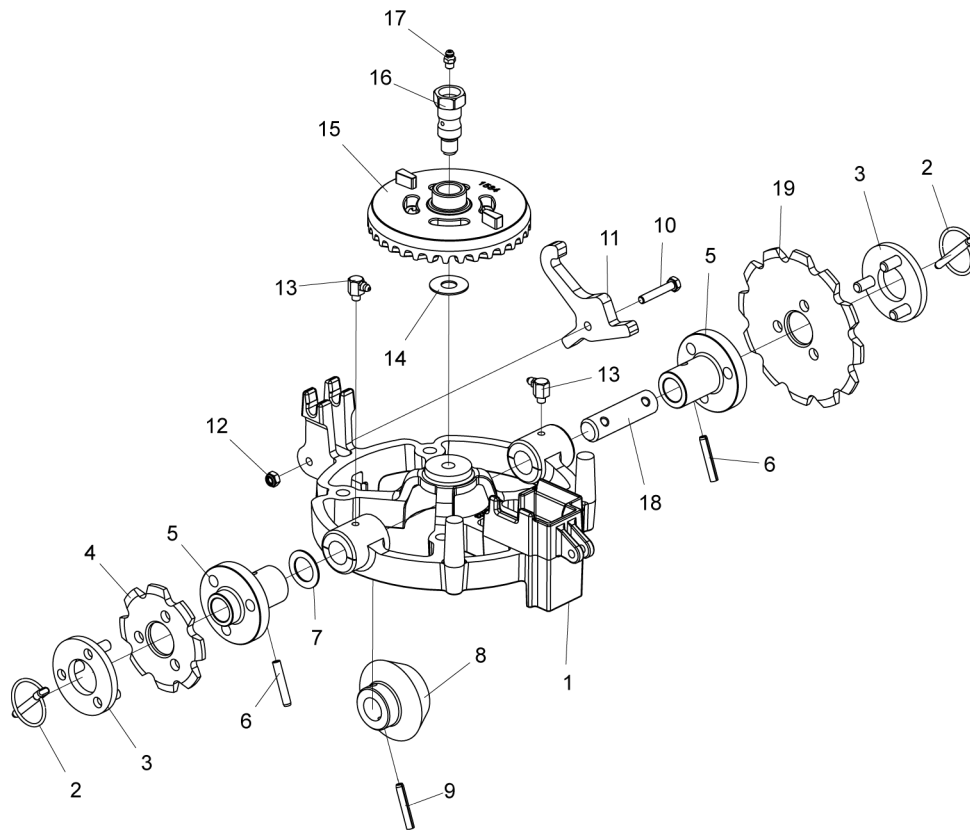

• Universal Seed Dispenser Base - Titanium

Item	Code	Product Description	All
1	5530018332-7	Machined Universal Distributor Base Bracket	1
2	6020390293-2	Lock W/Ring Ø5.75 X 40mm	2
3	5558100005-6	Gear lock	2
4	5256030006-9	8-tooth gear	1
5	5204010544-1	Drive shaft hub	2
6	6020310485-8	Heavy Elastic Pin Ø6 x 36mm (Seeger Reno 701.163)	2
7	5024010160-0	Flat washer of Ø20 x Ø31 x 1.21mm	1
8	5428010055-5	15-tooth sprocket	1
9	6020310488-2	Heavy Elastic Pin Ø6 X 32mm (Seeger Reno 701.163)	1
10	6020310898-5	Hex Head Screw M6 X 1.00 X 35mm Cl8.8 Rt(Bichromated)	1
11	5558010574-1	Seed Box Lock	1
12	6020317442-2	Low Self-Locking Hex Nut W/nylon M6 X 1.00 Ma Cl8 Ch.10mm Height.6.00mm (White Zinc)	1
13	6020130106-0	Grease Nipple 1/4" 90° Unf-28F	2
14	5024010027-1	Flat washer of Ø12.3 x Ø30 x 1.21mm	1
15	5164010022-6	33-tooth chainring	1
16	5232012318-6	Crown And Pinion Fixing Shaft	1
17	6020130100-1	Grease Nipple 1/4" Straight Unf - 28F Height.14mm Sext 5/16"	1
18	5232012518-9	Universal System Drive Shaft	1
19	5256030012-3	12-tooth gear	1