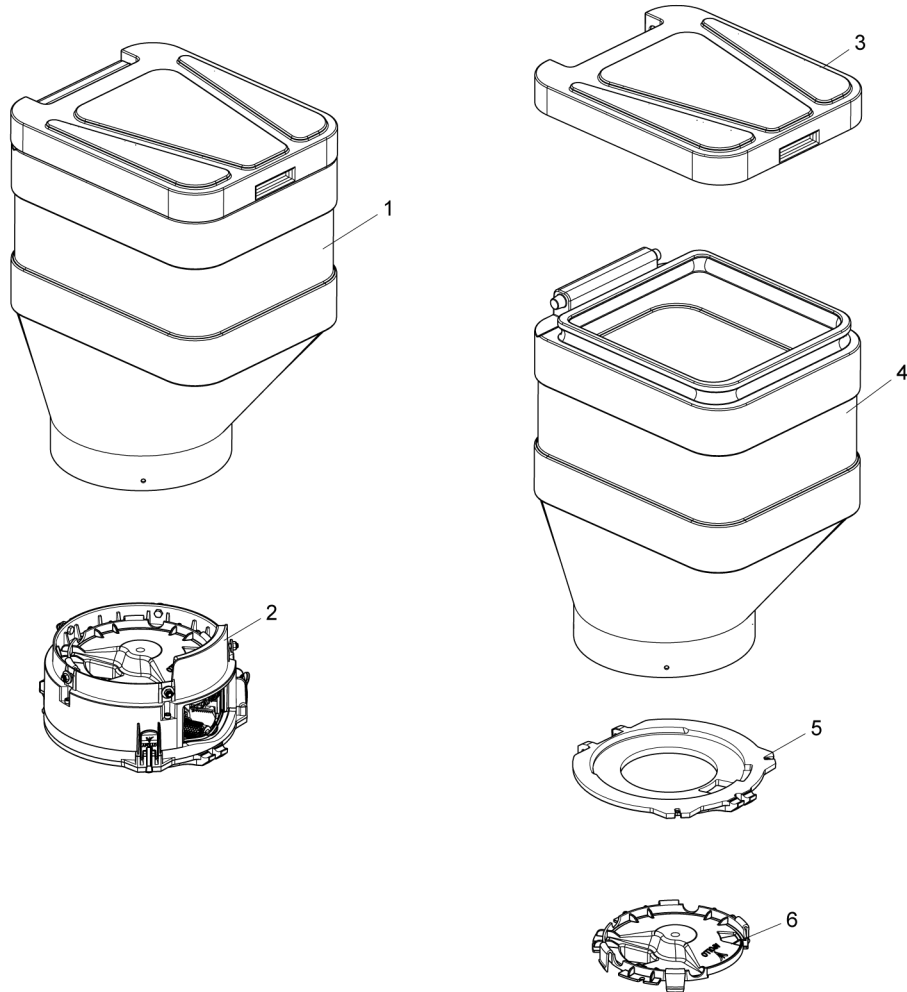

• Seed Box - Titanium System

Item	Code	Product Description	All
1	6020055068-7	Plastic Box For 45Liter Seed W/Lid (Red RAL-3020)	1
2	6020055623-5	Titanium Set (1.03.001)	1
3	6020390869-8	Lid For Plastic Fertilizer/Seed Box 65 Liters (Black)	1
4	6020055067-9	45 Liter Plastic Seed Box W/o Lid (Red RAL-3020)	1
5	6020056425-4	Titanium Corn Disc/Rings Set 28 Holes(1060002)	1
6	6020056426-2	Set Titanium Soy Disc/Rings 90 Holes(1060003)	1