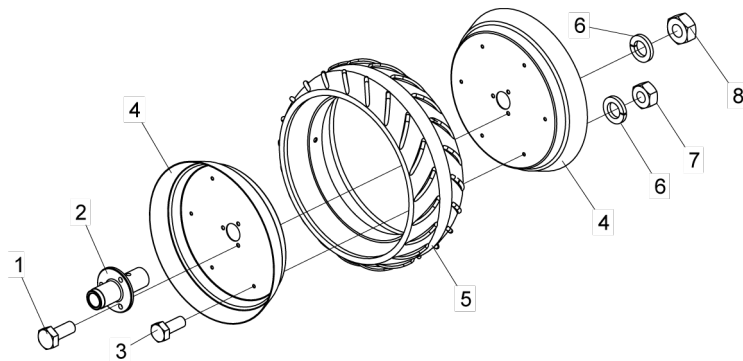

• Complete Rubber Compactor Wheel - Optional

Item	Code	Product Description	All
1	6020310452-1	Hex Head Screw M10 X 1.50 X 25Mm Cl8.8 Rt(Bichromated)	3
2	5204010369-4	Rubber compaction wheel hub	1
3	6020311269-9	Hex Head Screw M8 X 1.25 X 20Mm Cl8.8 Rt(Bichromated)	6
4	5018010015-3	Compaction wheel rim	2
5	6020030182-2	Compression Band 180-15.1/2"	1
6	6020010004-5	M8 Medium Pressure Washer(Bichromated)	9
7	6020310454-8	Hex Nut M8 X 1.25 Ma Cl8 Ch.13Mm Height.6.50Mm (Bichromated)	6
8	6020310822-5	Hex Nut M10 X 1.50 Ma Cl8 Ch.17Mm Height.8.00Mm (Bichromated)	3