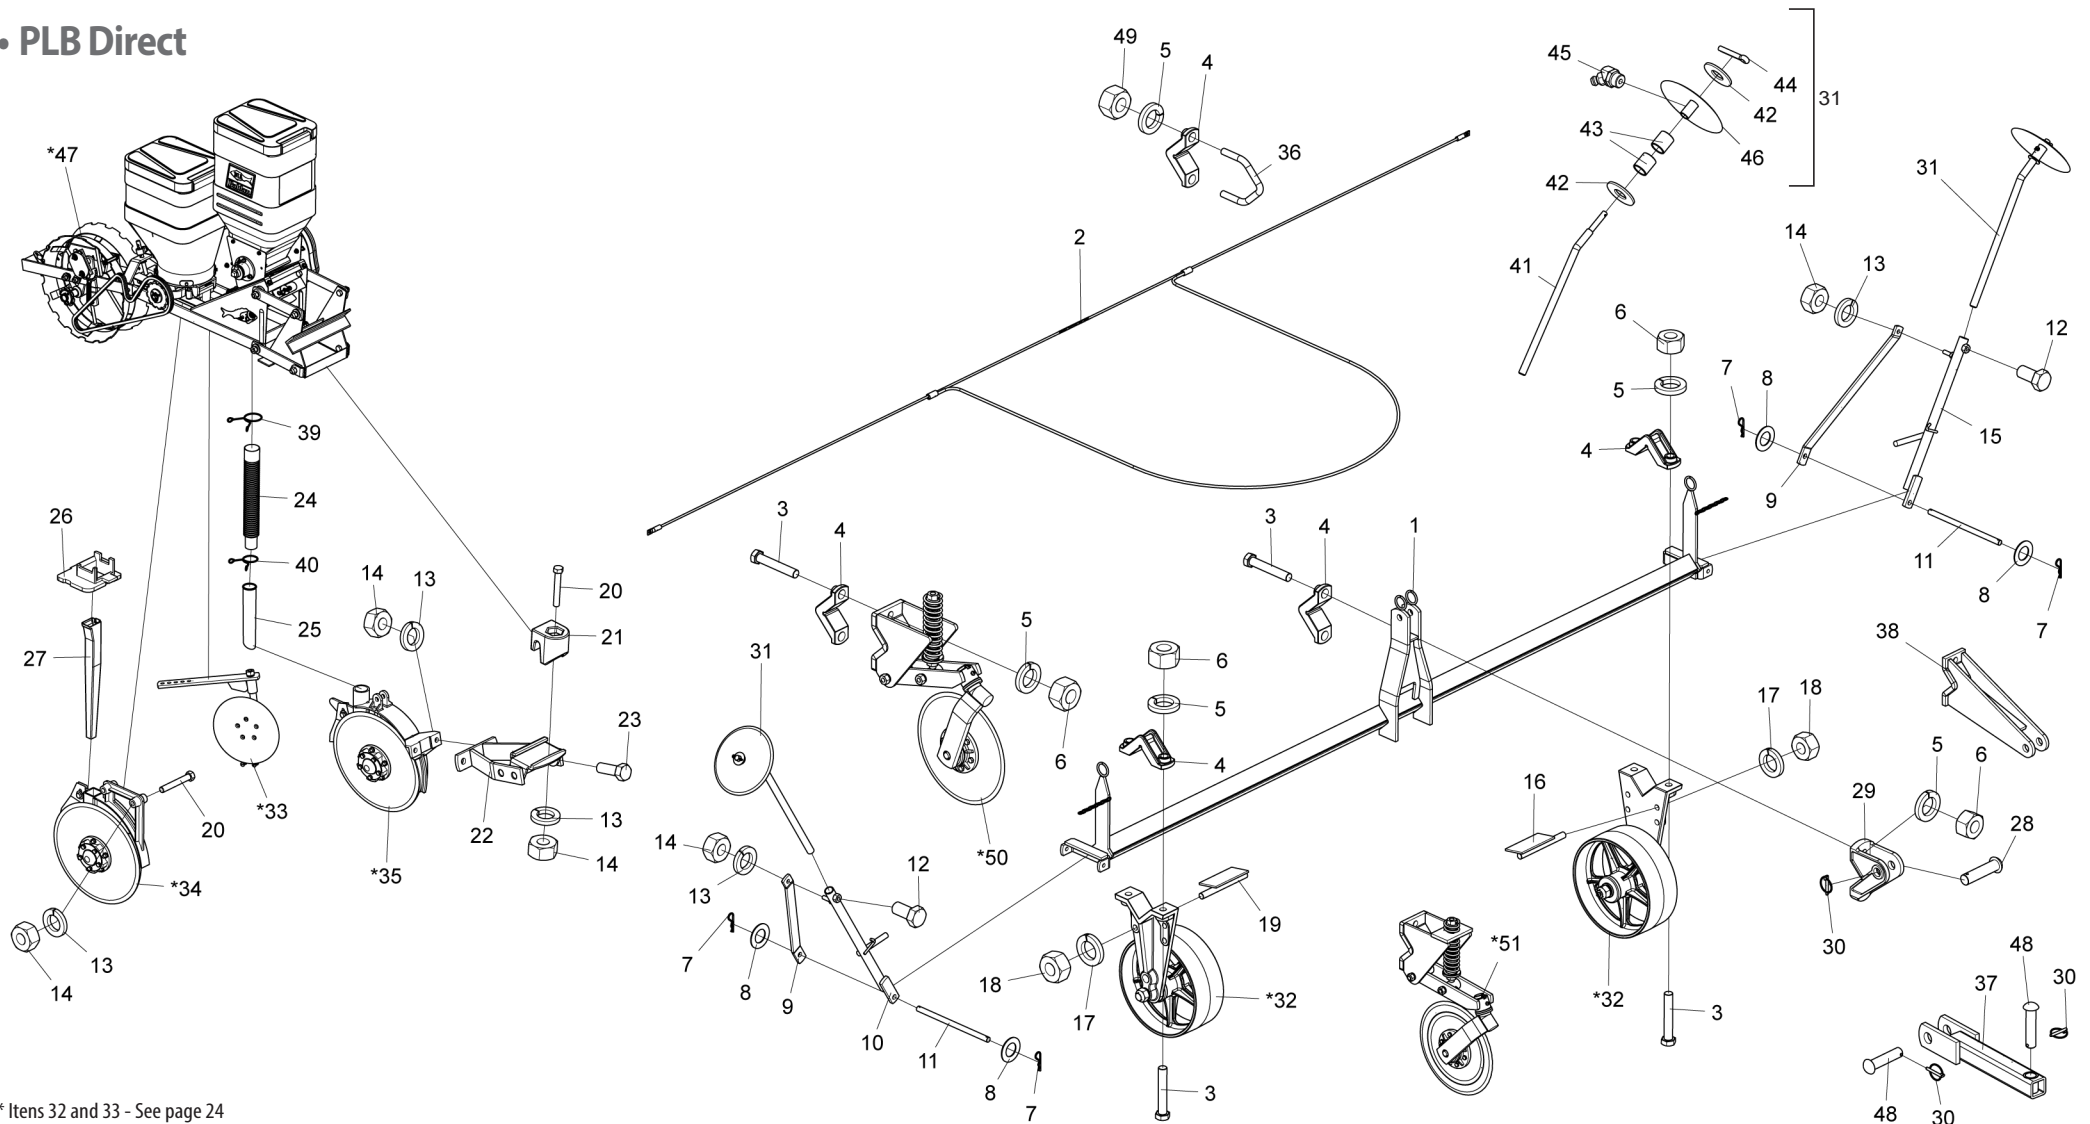

• PLB Direct

- Items 32 and 33 - See page 24
- Item 34 - See page 26
- Item 35 - See page 25
- Item 47 - See pages 7,8 and 9
- Items 49 and 50 - See page 27

Note: Items 33, 34, 35 and the items they make up are on page 6 (Complete Line)

Note: When the product comes out with a Cutting Disc, items 37 and 38 will accompany

• Tabela PLB Directa