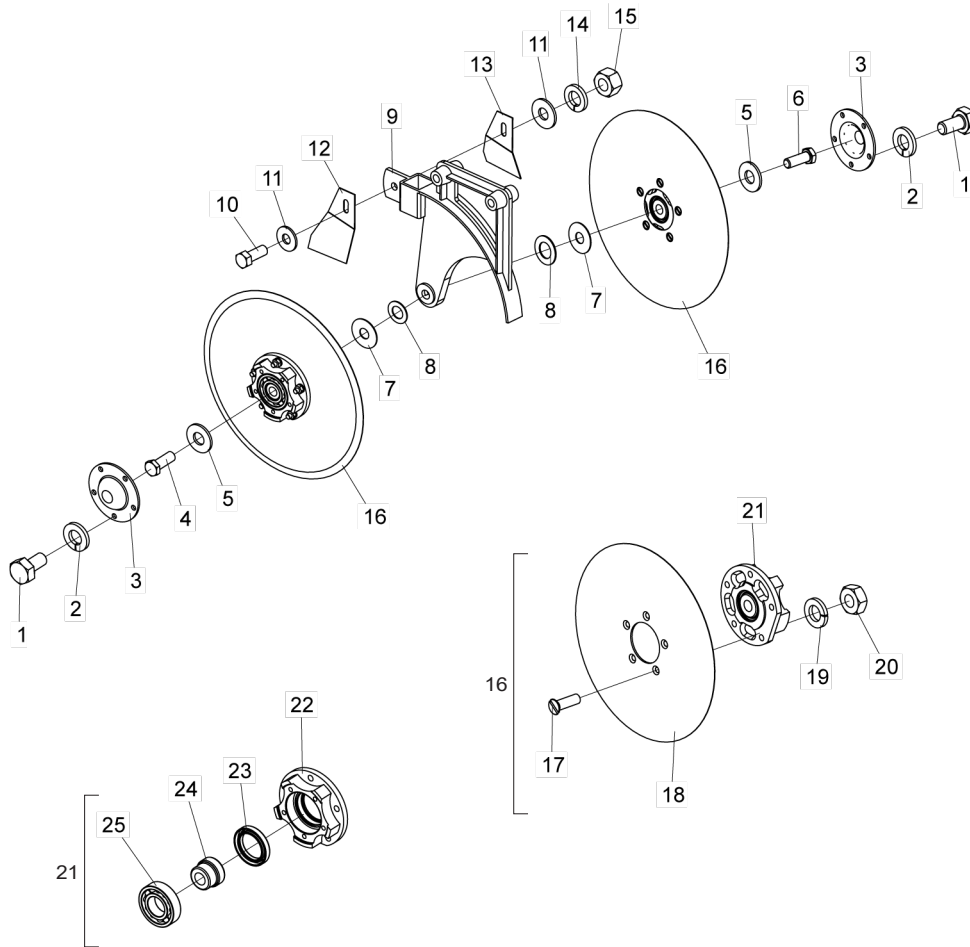

• Double Seed Disc Cart

Item	Code	Product Description	All
1	6020311000-9	Hex Head Screw 1/4" X 1/2" 20F Unc1A Gr5 Rt(Bichromated)	10
2	6020010402-4	1/4" Medium Industrial Pressure Washer(Bichromated)	10
3	5096030002-2	Double disc hub cap	2
4	6020311074-2	Hex Bolt 5/8" X 1.3/4" 11F Unc1A Gr5 Rp Right Thread(Bichromated)	1
5	5024010239-8	Flat washer Ø16.5 x Ø37 x 3.00Mm	2
6	6020311073-4	Hex Bolt 5/8" X 1.3/4" 11F Unc1A Gr5 Rp Left Thread(Bichromated)	1
7	5024010051-4	Flat washer of Ø16 x Ø44 x 1.21Mm	2
8	5024010059-0	Flat washer Ø16.5 x Ø29 x 1.21Mm	4
9	5530410050-7	Double Disc Seed Holder (Conventional)	1
10	6020317475-9	Hex Head Screw M10 X 1.50 X 30Mm Cl8.8 Rt(Bichromated)	1
11	5024010075-1	Flat washer of Ø10.3 x Ø25 x 2.00Mm	2
12	5352030047-0	Right Disk Cleaner	1
13	5352030048-8	Left Disk Cleaner	1
14	6020010394-0	M10 Medium Pressure Washer(Bichromated)	1
15	6020310822-5	Hex Nut M10 X 1.50 Ma Cl8 Ch.17Mm Height.8.00Mm (Bichromated)	1
16	5204010348-1	Complete Hub(smooth disc Ø13" x 3.00Mm) 5 holes	2
17	6020310235-9	Machine Thread Screw Flat Cab.Simple Slot M8 X 1.25 X 25Mm Cl5.8 Rt(Bichromated)	10
18	2853346539-2	Plan Lis Disc 13" X 3.00 Fc Rd 68.6Mm + 5F Rd Esc 8.8Mm R=47.5Mm Afe	2
19	6020010004-5	M8 Medium Pressure Washer(Bichromated)	10
20	6020310454-8	Hex Nut M8 X 1.25 Ma Cl8 Ch.13Mm Height.6.50Mm (Bichromated)	10
21	5204020094-0	Assembled Hub	2
22	5204020026-6	Double disc hub	2
23	6020350259-4	Retainer Ø35.00 X Ø50.00 X 8.00Mm (Arca 5295 Brg / Sabo 00962 Brgp)	2
24	5080010042-6	Bearing bushing	2
25	6020350020-6	Ball Bearing 6206	2