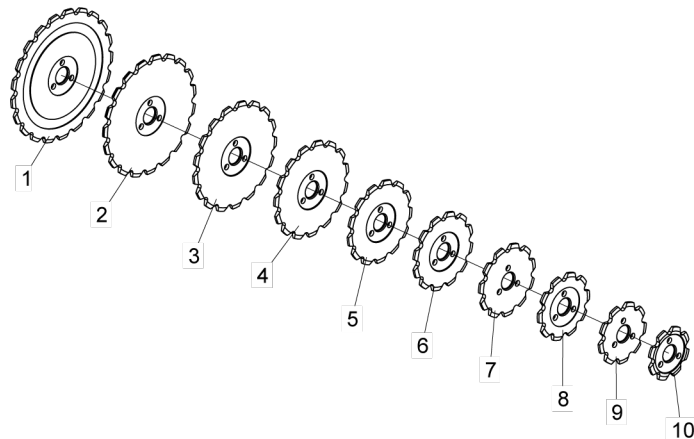

• Gears

Item	Code	Product Description	All
1	5256030021-2	21-tooth gear	1
2	5256030019-0	19-tooth gear	1
3	5256030018-2	17-tooth gear	1
4	5256030013-1	15-tooth gear	1
5	5256030010-7	13-tooth gear	1
6	5256030012-3	12-tooth gear	1
7	5256030030-1	11-tooth gear	1
8	5256030003-4	10-tooth gear	1
9	5256030029-8	9-tooth gear	1
10	5256030006-9	8-tooth gear	1