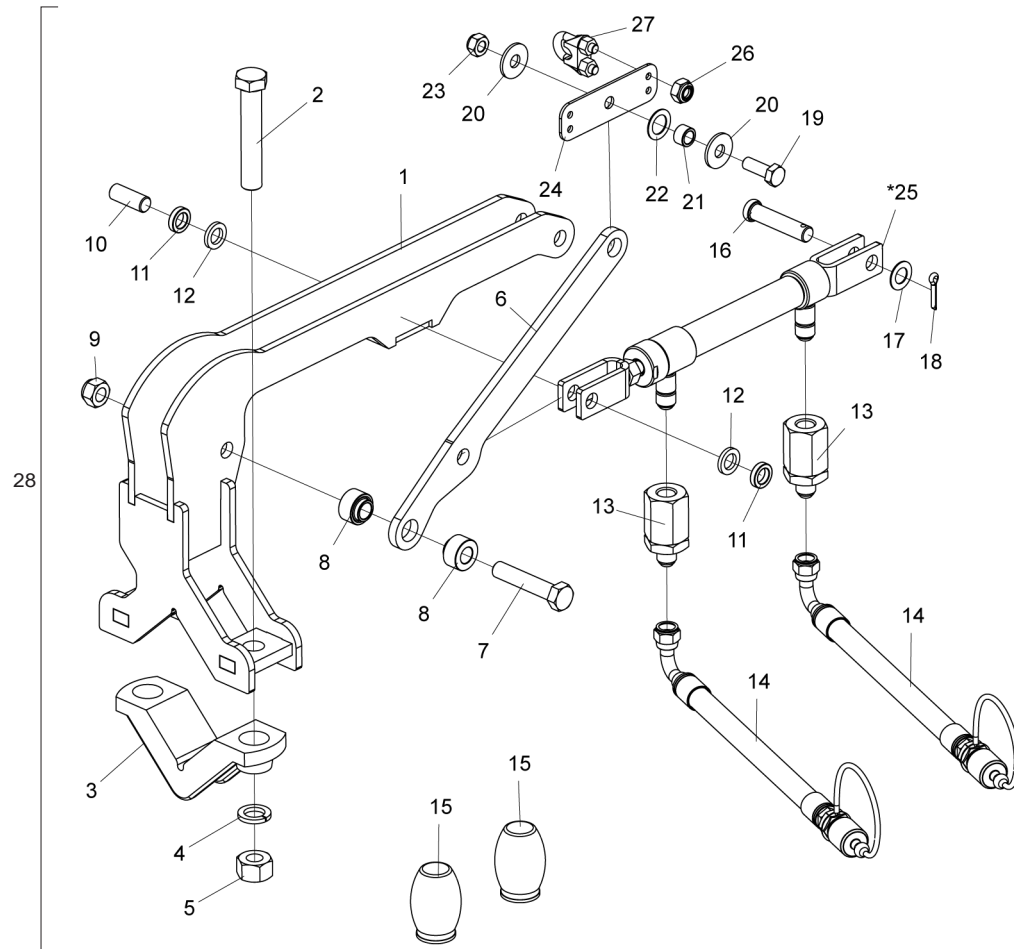

• Hydraulic System For Line Marker - Optional

Item	Code	Product Description	All
1	5530017731-9	Cylinder Holder	1
2	6020310352-5	Hex Bolt M20 X 2.50 X 110mm Cl8.8 Rp(Bichromated)	2
3	6010600770-8	Clamp	1
4	6020010403-2	M20 Medium Pressure Washer(Bichromated)	2
5	6020310770-9	Hex Nut 3/4" 10F Unc Gr5 Ch.1.7/32" Height.18.50mm (Bichromated)	2
6	5008010262-0	Marker drive lever	1
7	6020310186-7	Hex Bolt M16 X 2.00 X 80mm Cl8.8 Rp(Bichromated)	1
8	5080011974-7	Support bushing	2
9	6020317443-0	Low Self-Locking Hex Nut W/nylon M16 X 2.00 Ma Cl8 Ch.24mm Height.16.00mm (White Zinc)	1
10	5432010925-9	Ø5/8" x 42mm flat pin	1
11	5024010372-6	Flat washer of Ø16 x Ø25 x 6,00mm	2
12	5024010316-5	Flat washer of Ø16.4 x Ø26.5 x 4.00mm	2
13	5412010402-3	Nipple Reducer Ø0.4mm Thread 3/4" 16F Jic	2
14	5372011612-6	Hydraulic Hose Ø3/8" W/ 1Trf And 1Tcg X 1900mm	2
15	6020030170-9	Shock Bumper of the Machete 85.991.00	2
16	6020310942-6	Round Cab.Pin Ø5/8" X 65mm	1
17	5024010059-0	Flat washer of Ø16.5 x Ø29 x 1.21mm	1
18	6020050104-0	Cotter Pin 3/16" x 1" (White Zinc Plated)	1
19	6020310439-4	Hex Bolt M12 X 1.75 X 35mm Cl8.8 Rt(Bichromated)	1
20	5024010068-9	Flat washer of Ø13.3 x Ø35.5 x 3.00mm	2
21	5080020190-7	Ø13 x Ø19 x 12mm bushing	1
22	5024010160-0	Flat washer of Ø20 x Ø31 x 1.21mm	1
23	6020310847-0	Low Self-Locking Hex Nut W/Nylon M12 X 1.75 Ma Cl8 Ch.19mm Height.12.00mm (White Zinc)	1
24	5136018704-0	Fixing plate	1
*25	6020059191-0	Hydraulic Cylinder "D.A" Ø1/2" X Ø1" X 150mm(Stroke) X 393mm(Closed)	1
26	6020317442-2	Low Self-Locking Hex Nut W/nylon M6 X 1.00 Ma Cl8 Ch.10mm Height.6.00mm (White Zinc)	4
27	6020130291-1	Crosby Type Clamp For 5/16" Steel Cable	2
28	5528011049-2	Hydraulic System For Line Marker PLB	1

* Item 25 - See page 24