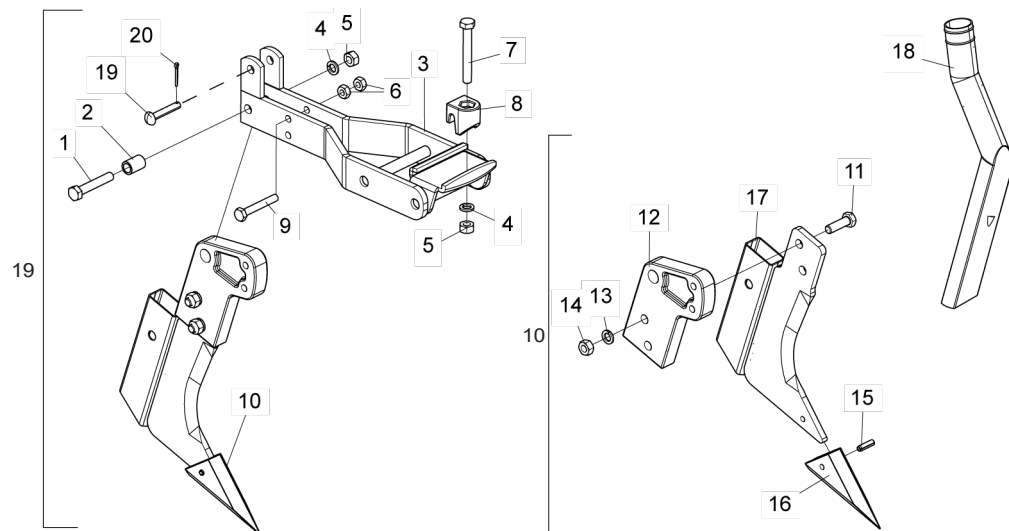

• Full-Bracket Shank Furrower

Item	Code	Product Description	All
1	6020310978-7	Hex Head Screw M12 X 1.75 X 70mm Cl8.8 Rt	1
2	5080010016-7	Pivot Bushing	1
3	5530010048-0	Furrower support	1
4	6020010395-8	M12 Medium Pressure Washer	2
5	6020310820-9	Hex Nut M12 X 1.75 Ma Cl8 Ch.19mm Height.10.00mm	2
6	6020310822-5	Hex Nut M10 X 1.50 Ma Cl8 Ch.17mm Height.8.00mm	2
7	6020317495-3	Hex Bolt M12 X 1.75 X 90mm Cl8.8 Rp	1
8	6010600896-8	Disc holder engagement lock	1
9	6020317444-9	Hex Head Screw M10 X 1.50 X 70mm Cl8.8 Rt	1
10	5532010051-7	Complete stem furrower	1
11	6020310152-2	Hex Head Screw M12 X 1.75 X 40mm Cl8.8 Rp	2
12	5530390016-0	Faço Right Support	1
13	6020010395-8	M12 Medium Pressure Washer	2
14	6020310820-9	Hex Nut M12 X 1.75 Ma Cl8 Ch.19mm Height.10.00mm	2
15	6020310490-4	Heavy Elastic Pin Ø8 x 28mm (Seeger Reno 701.186)	1
16	6010601364-3	Replaceable Spout	1
17	5532010039-8	Stem Furrower	1
18	6020030118-0	Round Spout W/ Right Degree	1
19	5432120061-6	Pin Cab. French Ø3/8" X 54mm	1
20	6020010403-2	M20 Medium Pressure Washer	1
21	5532010050-9	Stem Furrower W/Complete Support	1

Note: The Furrower (21) consists of all the parts listed in this list; However, when sold complete, items 18 to 20 do not accompany it.