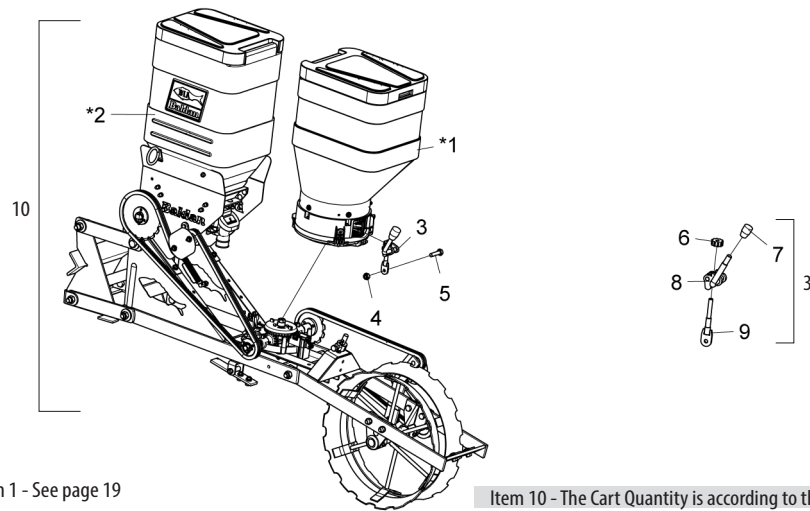

## • Cart with Titanium system - optional

\* Item 1 - See page 19  
 \* Item 2 - See page 12

Item 10 - The Cart Quantity is according to the number of Lines

Item	Code	Product Description	All	Direct Iron	Straight Rubber	Conventional Iron	Conventional Rubber
*1	5092010560-0	45 Liters Complete Seed Box (Red Ral-3020) Titanium System	1				
*2	5124010956-9	Cart W/Iron Compactor Wheel For Direct Planting (Universal)		1			
*2	5124018033-6	Cart W/Rubber Compactor Wheel For Direct Planting (Universal)			1		
*2	5124018042-5	Cart W/Iron Compactor Wheel For Conventional Planting				1	
*2	5124018110-3	Cart W/rubber Compactor Wheel For Conventional Planting					1
3	5558010431-1	Complete seed box lock	1				
4	6020317442-2	Low Self-Locking Hex Nut W/nylon M6 X 1.00 Ma Cl8 Ch.10mm Height.6.00mm	1				
5	6020310027-5	Hex Head Screw M6 X 1.00 X 25mm Cl8.8 Rt	1				
6	5456010109-3	Adjusting nut	1				
7	6020430203-3	Pma 330 Grip Thread 3/8" X 16 Threads	1				
8	5558010432-0	Seed Box Lock	1				
9	5432010578-4	Lock pin	1				
10	5124017999-0	Complete Cart W/Wheel Compactor Iron Direct Planting (Titanium)		1			
10	5124018034-4	Complete Cart W/Rubber Compactor Wheel Direct Planting(Titanium)			1		
10	5124018050-6	Complete Cart W/Wheel Iron Compactor Conventional Planting(Titanium)				1	
10	5124018111-1	Complete Cart W/Rubber Compactor Wheel Conventional Planting (Titanium)					1