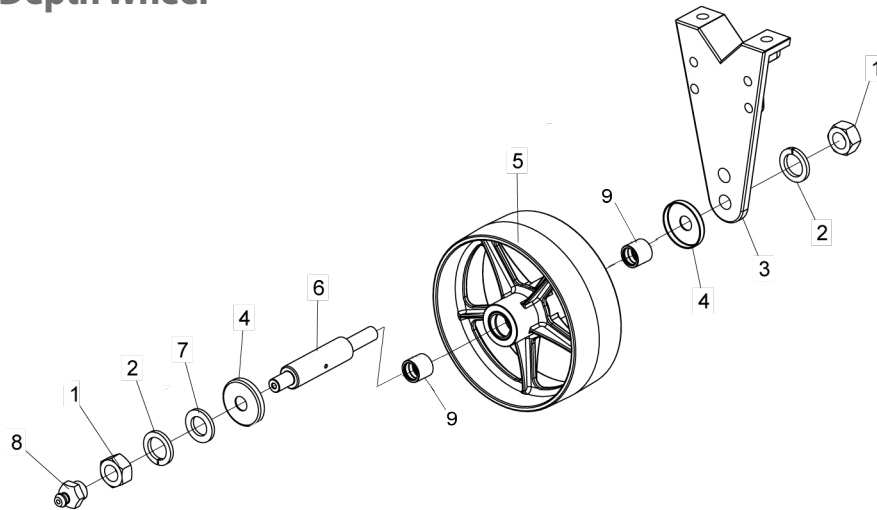

## • Hydraulic Cylinder Line Marker

For the purpose of spare parts, please check on the cylinder sleeve - The Baldan code, the code and the name of the manufacturer and the date of manufacture.

Item	Code	Product Description	All
LENIORS Sealing Kit			
1	J019826	Scraper D-500	1
2		Std Gasket 1250-750	2
3		Parback 8-021	2
4		O-Ring 2-010 (Ø6.07 x Ø1.78mm)	1
5		O-Ring 2-022 (Ø25.12 x Ø1.78mm)	2
6		Gasket B 1250-500-250B	1
-	6020190221-8	Leniors Repair Jodo J019826	1

## • Full Cover Disc

Item	Code	Product Description	All
1	6020310820-9	Hex Nut M12 X 1.75 Ma Cl8 Ch.19Mm Height.10.00Mm (Bichromated)	1
2	6020010395-8	M12 Medium Pressure Washer(Bichromated)	1
3	5072010004-2	Arm Disc Cover	1
4	5232012001-2	Cover disc shaft	1
5	6020050113-9	Cotter Pin 1/4" x 1.1/4" (White Zinc Plated)	1
6	5204020013-4	Hub with full cover disc	1
7	6020350045-1	F110053-1 Bearing W/Hole 1/4"	1
8	6020010282-0	I-30 Retaining Ring G502-030-01	1
9	5204010022-9	Cover Disc Hub	1
10	2644346501-3	Smooth Concave Disc 8.1/2" X 3.00 5F Rd 7Mm R=32.5Mm Afe	1
11	6020310388-6	Machine Screw Flat Cab.Flat Slot M6 X 1.00 X 25Mm Cl5.8 Rt(Bichromated)	5
12	6020010122-0	M6 Medium Pressure Washer(Bichromated)	5
13	6020311257-5	Hex Nut M6 X 1.00 Ma Cl8 Ch.10Mm Height.5.00Mm (Bichromated)	5

## • Full Depth Wheel

Item	Code	Product Description	All
1	6020310457-2	Hex Nut M24 X 3.00 Ma Cl8 Ch.36Mm Height.19.00Mm (Bichromated)	2
2	6020010196-3	Medium M24 Pressure Washer (Bichromated)	2
3	5530400013-8	Wheel Bracket	1
4	5096010011-2	Axle Protective Cap	2
5	5498010254-0	Friction Depth Wheel (Bushing)	1
6	5232011995-2	Wheel Axle Depth	1
7	5024010039-5	Ø26.2 x Ø44 x 4.75mm Flat Washer (Zinc Plated)	1
8	6020130108-7	Grease Nipple 1/8" Straight Bsp-28F	1
9	6020031016-3	Bronze Bushing	2