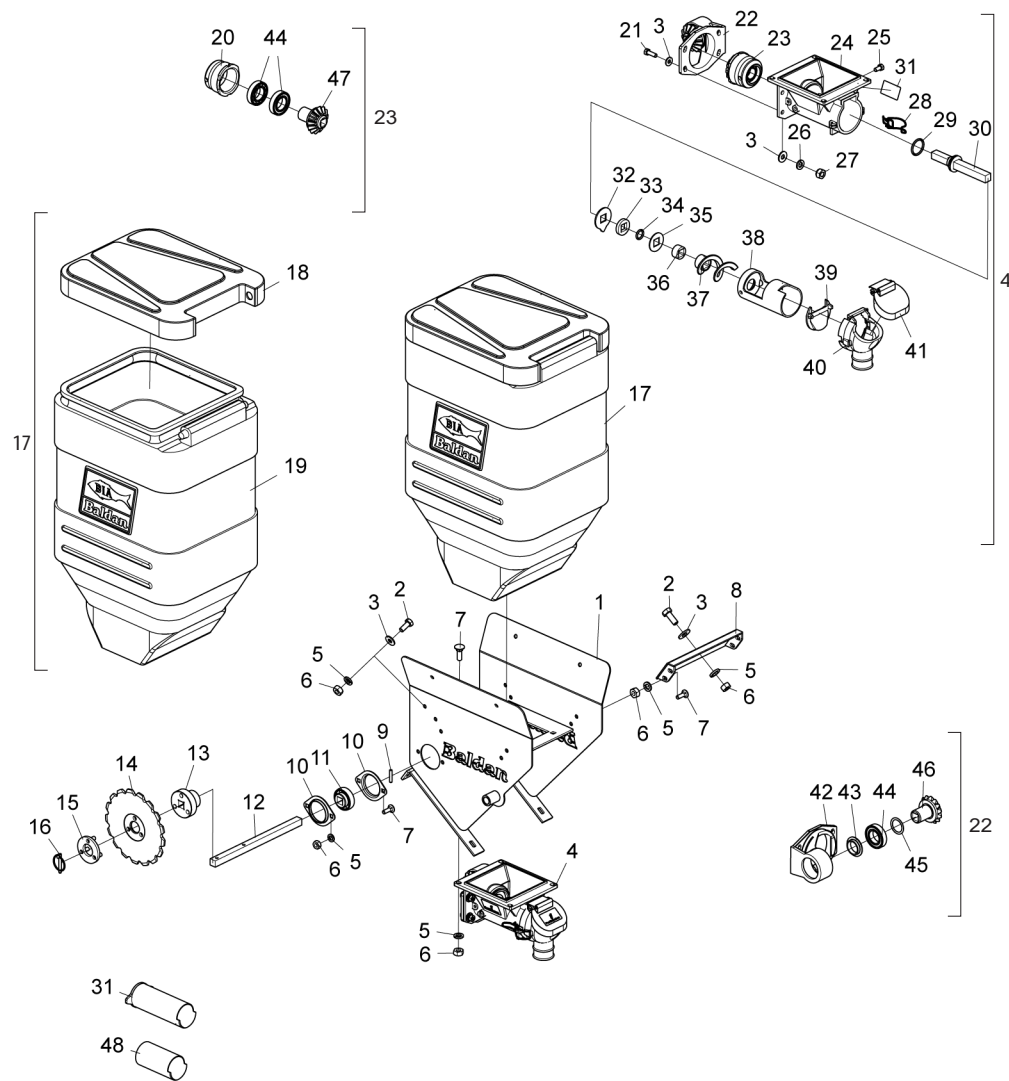

Fertilizer Box - Fertisystem Dosador

Item	Code	Product Description	All
1	5530017735-1	Box holder	1
2	6020311269-9	Hex Head Screw M8 X 1.25 X 20Mm Cl8.8 Rt	6
3	5024010073-5	Flat washer Ø8.5 x Ø20 x 2.00Mm	14
4	6020057987-1	Fertisystem Auto-Lub Ap/2E ng Me(Fertisystem 11040000) Dosing Set	1
5	6020010004-5	M8 Medium Pressure Washer	20
6	6020310454-8	Hex Nut M8 X 1.25 Ma Cl8 Ch.13Mm Height.6.50Mm	20
7	6020317457-0	French Cab.Bolt M8 X 1.25 X 25Mm Cl8.8 Rt	14
8	5558010388-9	Fertilizer Box Lock	2
9	6020310471-8	Heavy Elastic Pin Ø6 X 30Mm (Seeger Reno 701.161)	1
10	6020250412-7	Drawn Steel Plate Bearing 03.52 Mst	2
11	6020250117-9	Self Aligning Bearing F-110934.1	1
12	5232011419-5	Shaft Q.5/8" X 284Mm	1
13	5204010411-9	Smaller Hub W/Hole Q20Mm	1
14	5256030018-2	17-tooth gear	1
15	5558100005-6	Gear lock	1
16	6020390293-2	Lock W/Ring Ø5.75 X 40Mm	1
17	6020055321-0	Plastic Box For Fertilizer 65 Liters W/Lid (Red Ral-3020)	1
18	6020390869-8	Lid For Plastic Fertilizer/Seed Box 65 Liters (Black)	1
19	6020055322-8	Plastic Box For Fertilizer 65 Liters (Red Ral-3020)	1
20	6020030074-5	Bushing (Fertisystem 200201068)	1
21	6020310448-3	Screw Cab. Hexagonal M8 X 1.25 X 25Mm Cl 8.8 Rt	4
22	6020250494-1	Auto Lub Bearing Set (07100008)	1
23	5528011026-3	Internal Bearing System for Fertisystem Conductors (450451001)	1
24	6020051128-2	Main Body (07000001)	1
25	6020310295-2	Screw Cab. Hexagonal With Slot M8 X 1.25 X 16Mm Cl 5.8 Rt	2
26	6020010404-0	5/16" Medium Industrial Pressure Washer, 5/16" Industrial Medium Pressure Washer	4
27	6020317449-0	Low Self-Locking Hex Nut W/Nylon M8 X 1.25 Ma Cl8 Ch.13Mm Height.8.00Mm	4
28	6020310680-0	Clip 0.70Mm	2
29	6020010041-0	O-Ring 2-219 N3009-90Nbr (32.92)	1
30	6020090686-4	Ng Axis(Fertisystem 200201038)	1
31	6020390093-0	Maintenance Tube "Optional" (Fertisystem 200201026)	1
32	6020010504-7	Washer Cleaner (07000006)	1
33	6020110095-2	Felt (07000023)	1
34	6020010008-8	Anel O'Ring 2-209 N3006-90 Nbr	1
35	6020010503-9	Square Stainless Steel Washer (07000060)	1
36	6020010230-7	Ring Lock (07000016)	1
37	6020370258-5	Worm S 2" Left (Fertisystem 300305004)	1
38	6020350530-5	Coating (07000003)	1
39	6020390067-0	Cross Cap (07000017)	1
40	6020030302-7	Nozzle (07000002)	1
41	6020051127-4	Ng Nozzle Cover Set	1
42	6020250417-8	Auto-Lub Bearing (07000070)	1
43	6020310604-4	Bearing Protector (07000071)	1
44	6020350006-0	Deep Groove Ball Bearing 6006 2RS DDU	4
45	5024010243-6	Free washer of Ø30 x Ø39 x 0.91mm.	2
46	6020310580-3	Drive Pinion (200201012)	1
47	6020310909-4	Drive Pinion (Fertisystem 200201036)	1
48	6020390092-1	Fixing tube "Optional" (Fertisystem 300303005)	1