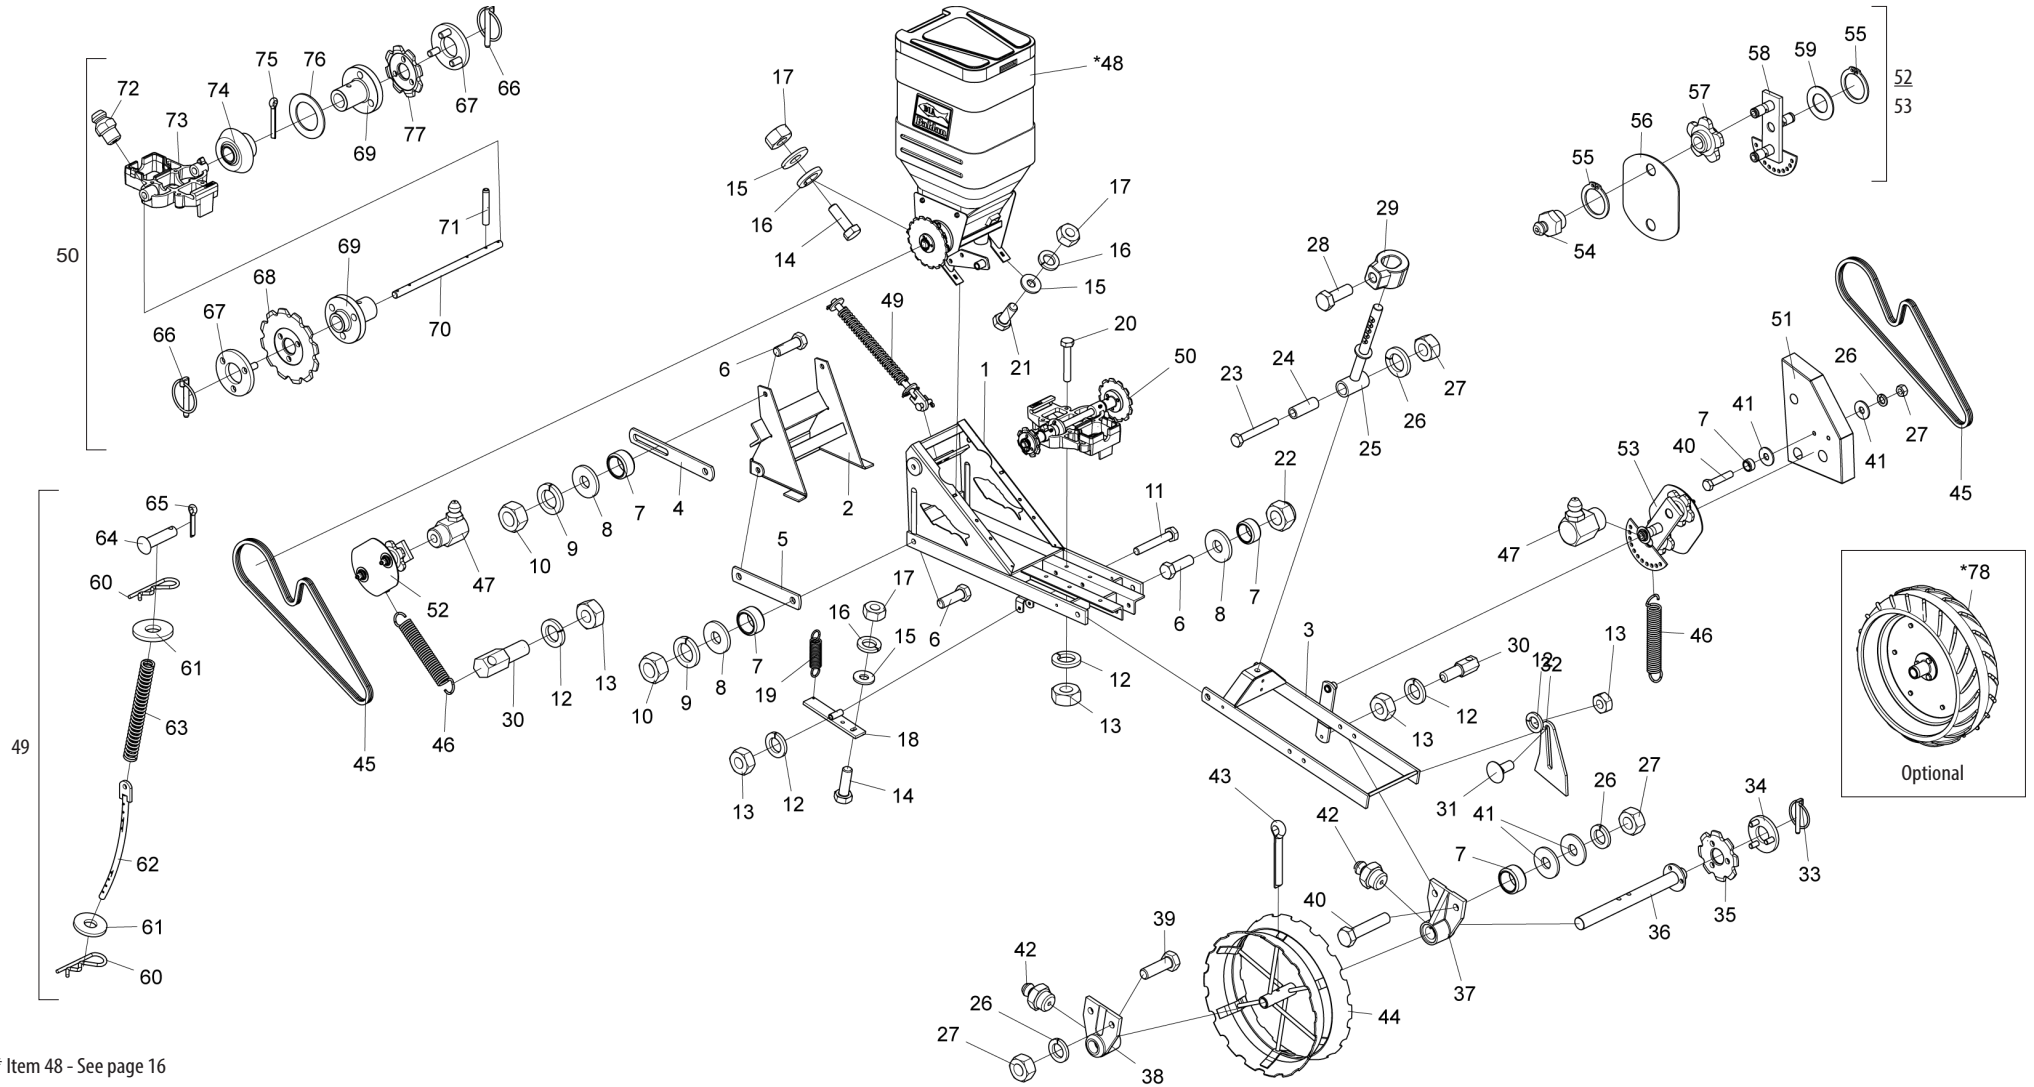

• Compactor Wheel Trolley with Fertilizer Box

* Item 48 - See page 16

* Item 78 - See page 23

• Table Trolley with Compactor Wheel with Fertilizer Box