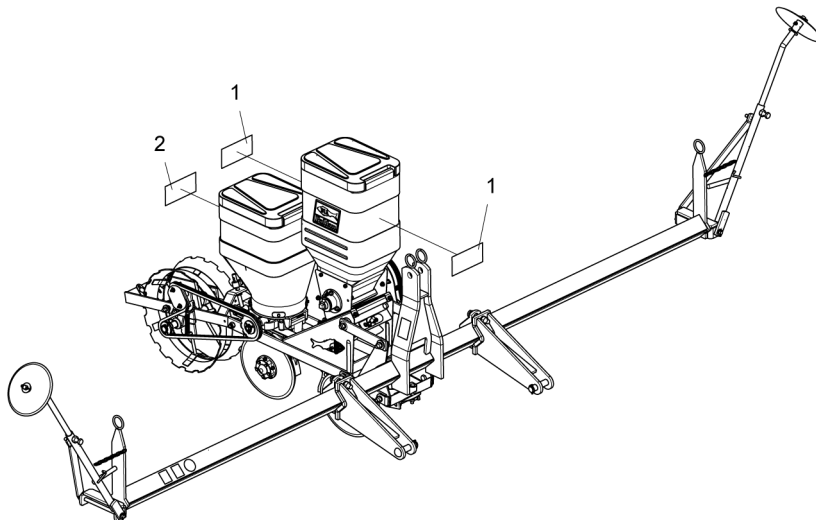

• Peanut Planting Conversion System - Optional

Item	Code	Product Description	All
1	5420010136-0	Butterfly Screw M12 X 1.75	1
2	6020010410-5	1/2" Medium Industrial Pressure Washer(Bichromated)	1
3	5484060002-8	Internal flow regulator	1
4	6020310019-4	Hex Bolt 1/4" X 1" 20F Unc1A Gr2 Rt(Bichromated)	1
5	5460040003-0	Seed Dumper Clip	1
6	5212010001-7	Plastiprene Seed Dumper	2
7	6020010402-4	1/4" Medium Industrial Pressure Washer(Bichromated)	1
8	6020310742-3	Hex Nut 1/4" 20F Unc Gr5 Ch.7/16" Height.5.50Mm (Bichromated)	1
9	6020070005-0	Peanut Dispensing Disc 19F Ø20Mm(Ø43 x Ø193 x 6,00Mm)	1
10	5220010045-0	Bifacial Plate Disc For Peanut Seed(Ø132 X Ø233.2 X 7.50Mm)	1
11	5528010691-6	Peanut planting conversion system with 19F Ø20Mm disc (sist. Baldan) - Optional	1

• Stickers

Item	Code	Product Description	All
1	6020079427-6	Direct Plb Decal (100 x 200mm)	2
2	6020079428-4	Baldan Decal (100 X 200mm)	1
1	6020095955-0	Emblem 70 x 132.6mm	1