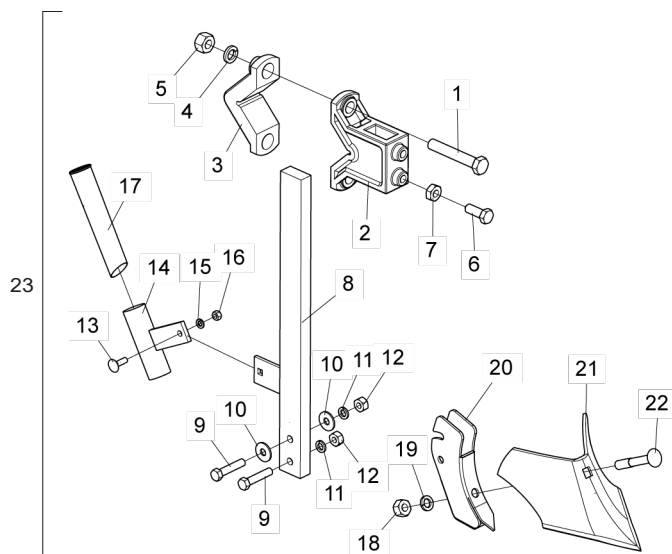

• Furrower With Support For Fertilizer Conductor - Optional

Item	Code	Product Description	All
1	6020311101-3	Hex Bolt 3/4" X 4.1/2" 10F Unc1A Gr5 Rp(Bichromated)	2
2	5530014631-6	Furrower fixing bracket	1
3	6010600770-8	Clamp	1
4	6020010414-8	Pressure Washer 3/4" Medium Industrial (Bichromated)	2
5	6020310770-9	Hex Nut 3/4" 10F Unc Gr5 Ch.1.7/32" Height.18.50mm (Bichromated)	2
6	6020311069-6	Hex Bolt 5/8" X 1.3/4" 11F Unc1A Gr5 Rt W/Tip(Bichromated)	2
7	6020310738-5	Hex Nut 5/8" 11F Unc Gr5 Ch.1.1/16" Height.11.00mm (Bichromated)	2
8	5326090002-8	Furrower Rod	1
9	6020312300-3	Hex Head Screw 1/2" X 2.1/2" 12F W Gr5 Rp(Bichromated)	2
10	5024010068-9	Flat washer of Ø13.3 x Ø35.5 x 3.00mm	2
11	6020010410-5	1/2" Medium Industrial Pressure Washer(Bichromated)	2
12	6020310754-7	Hex Nut 1/2" 12F W Gr5 Ch.7/8" Height.12.00mm (Bichromated)	2
13	6020311090-4	French Cab.Screw 3/8" X 1.1/4" 16F Unc1A Gr2 Rt(Bichromated)	1
14	5530180016-8	Spout support	1
15	6020010406-7	Pressure Washer 3/8" Medium Industrial (Bichromated)	1
16	6020310746-6	Hex Nut 3/8" 16F Unc Gr5 Ch.9/16" Height.8.50mm (Bichromated)	1
17	5052060023-7	Fertilizer spout	1
18	6020310760-1	Hex Nut 5/8" 11F Unc Gr5 Ch.1.1/16" Height.15.00mm (Bichromated)	1
19	6020010412-1	Pressure Washer 5/8" Medium Industrial (Bichromated)	1
20	5530080009-1	Furrower support	1
21	4708140005-5	Groover Nozzle 9" X 4.75mm	1
22	6020311182-0	French Cab.Screw 5/8" X 4" 11F Unc Gr5 Rp-38,1mm(Bichromated)	1
23	5532020003-1	Complete Furrower	1